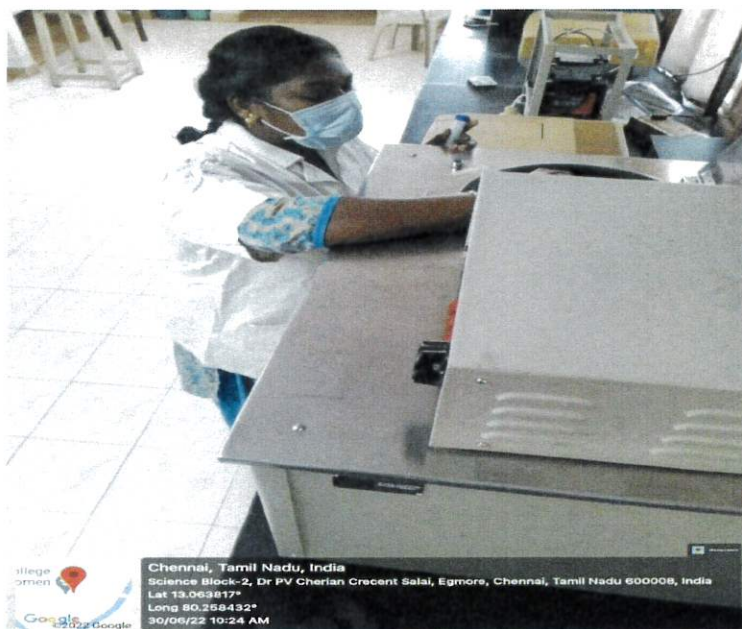

ETHIRAJ COLLEGE FOR WOMEN (Autonomous)

Chennai – 600 008

Affiliated to the University of Madras

College with Potential for Excellence

Reaccredited with A Grade by NAAC

Research Scholars at Work in the Instrumentation Centre

Cooling Centrifuge

S. Kothari

Principal
ETHIRAJ COLLEGE FOR WOMEN
Chennai - 8