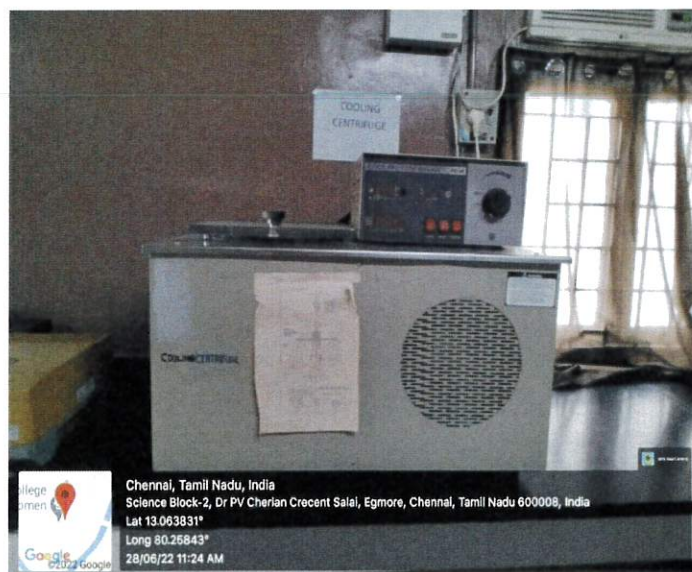

UV - Spectroscopy

Cooling Centrifuge

S. Kothari

Principal

ETHIRAJ COLLEGE FOR WOMEN
Chennai - 8

ETHIRAJ COLLEGE FOR WOMEN (Autonomous)

Chennai – 600 008

Affiliated to the University of Madras