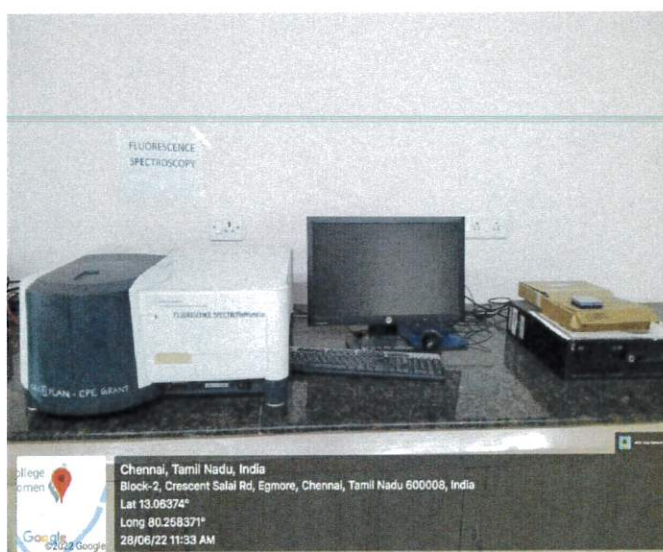

Fluorescence Spectroscopy

S. Katarai

Principal

ETHIRAJ COLLEGE FOR WOMEN
Chennai - 8