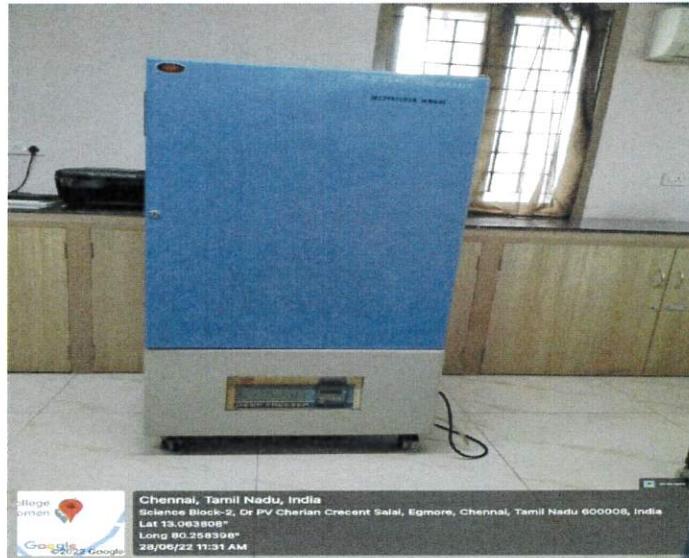

ETHIRAJ COLLEGE FOR WOMEN (Autonomous)

Chennai – 600 008

Affiliated to the University of Madras

College with Potential for Excellence

Reaccredited with A Grade by NAAC

Deep Freezer

Lyophilizer