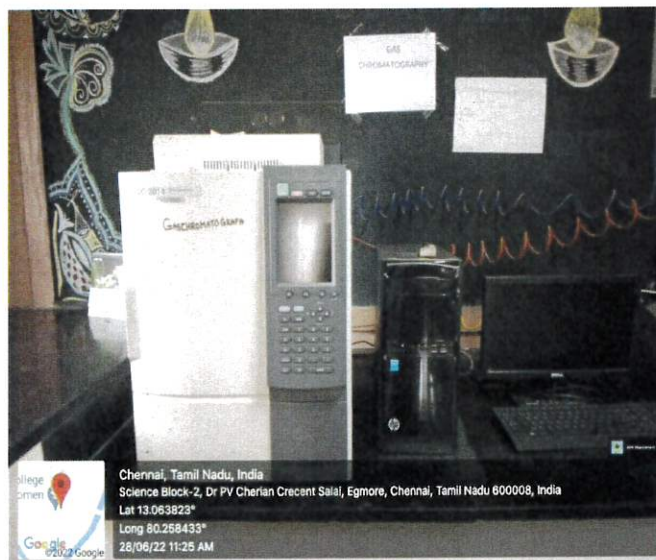

ETHIRAJ COLLEGE FOR WOMEN (Autonomous)

Chennai – 600 008

Affiliated to the University of Madras

College with Potential for Excellence

Reaccredited with A Grade by NAAC

Gas Chromatography