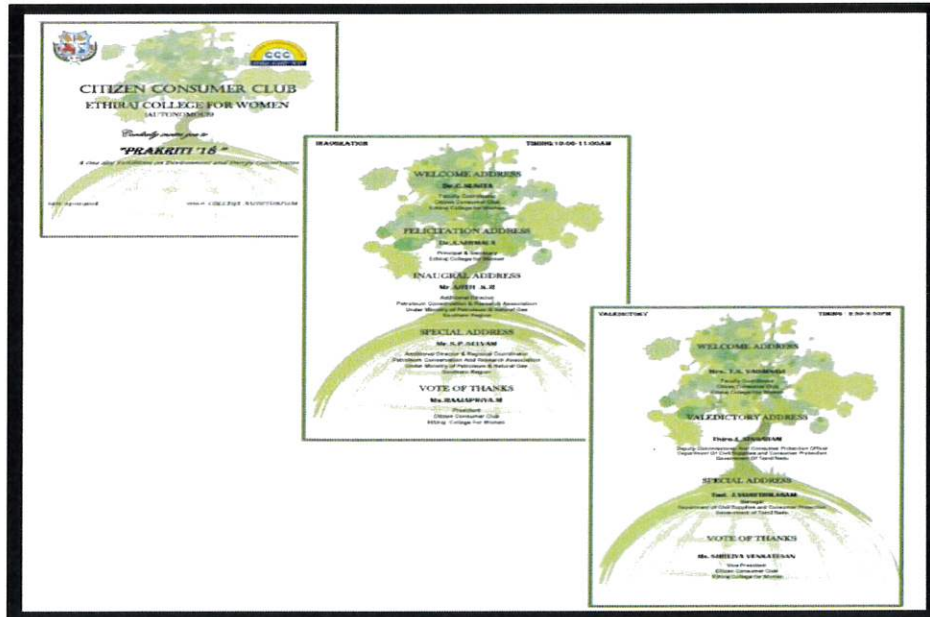

ETHIRAJ COLLEGE FOR WOMEN (Autonomous)

Chennai – 600 008

*Affiliated to the University of Madras
College with Potential for Excellence
Reaccredited with A Grade by NAAC*

INVITE

THE INAUGURATION OF THE EVENT & DISPLAY OF STUDENTS WORK