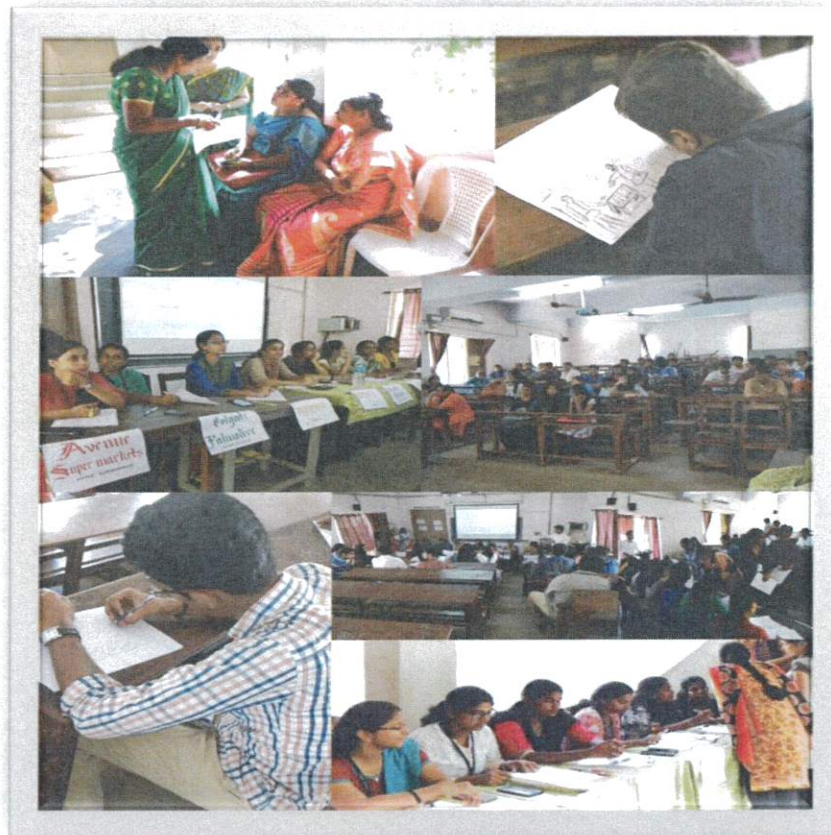

ETHIRAJ COLLEGE FOR WOMEN (Autonomous)

Chennai – 600 008

Affiliated to the University of Madras

College with Potential for Excellence

Reaccredited with A Grade by NAAC

INTER CLASS EVENTS

ETHIRAJ COLLEGE FOR WOMEN
(AUTONOMOUS)
CHENNAI 600008
Post Graduate and Research Department of Economics
&
Department of Business Economics

ECOLADES '17
CHAOS THEORY
Expect the Unexpected

OFF STAGE EVENTS   DATE: 30.08.2017
VENUE: ROOM NO - 51, 52 HUMANITIES BLOCK

- WRITER UNBOXED   - Creative Writing
- ECONOMICS IN A FLASH   - Photography (Online)
- MIND BOGGLERS   - Quiz Prelims
- TRIO CHALLENGE   - Mock Stock
- BULLS and BEARS   - Cartooning
- MEMETRICS

ON STAGE EVENTS   DATE: 28.09.2017
VENUE: MAIN AUDITORIUM

- THE ROW   - Debate
- MIND BOGGLERS   - Quiz
- ROCKANOMICS
- LIGHTS, CAMERA, ECONOMICS   - Adzap

Contact us: Puja Meiyammai - 8754798333
Pooja Devraj - 9176326890

INVITE

S. Kothari
PRINCIPAL

ETHIRAJ COLLEGE FOR WOMEN
(AUTONOMOUS)
CHENNAI-600 008.