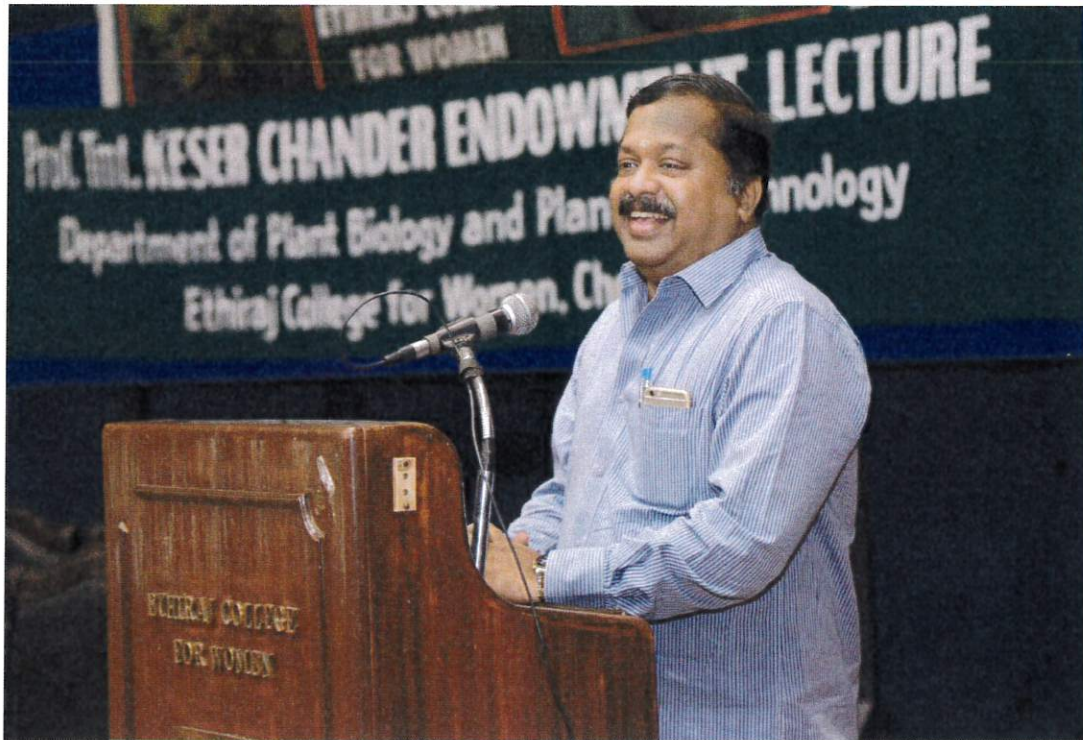

ETHIRAJ COLLEGE FOR WOMEN (Autonomous)

Chennai – 600 008

Affiliated to the University of Madras

College with Potential for Excellence

Reaccredited with A Grade by NAAC

THE SPEAKER