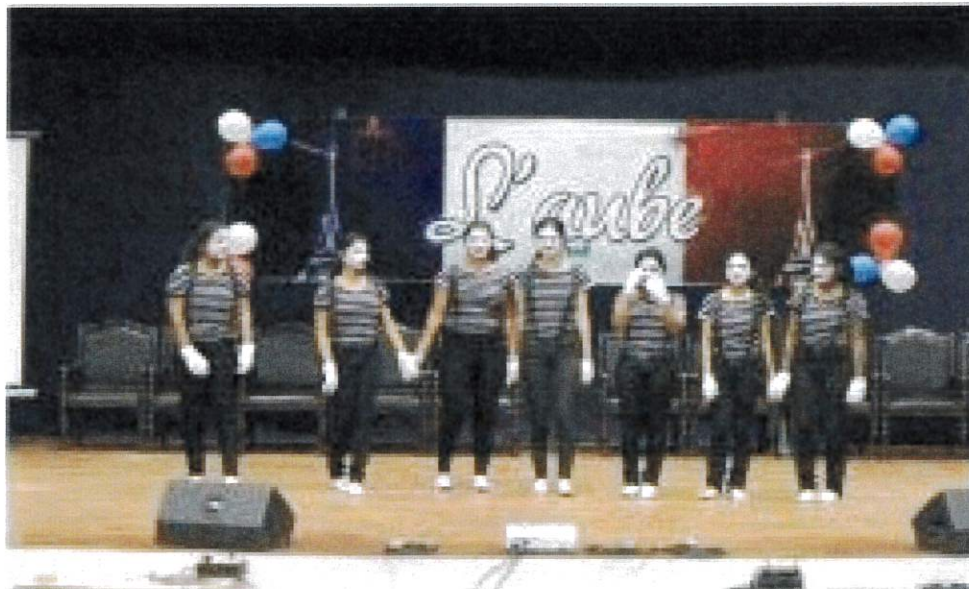

RANGOLI

MIME