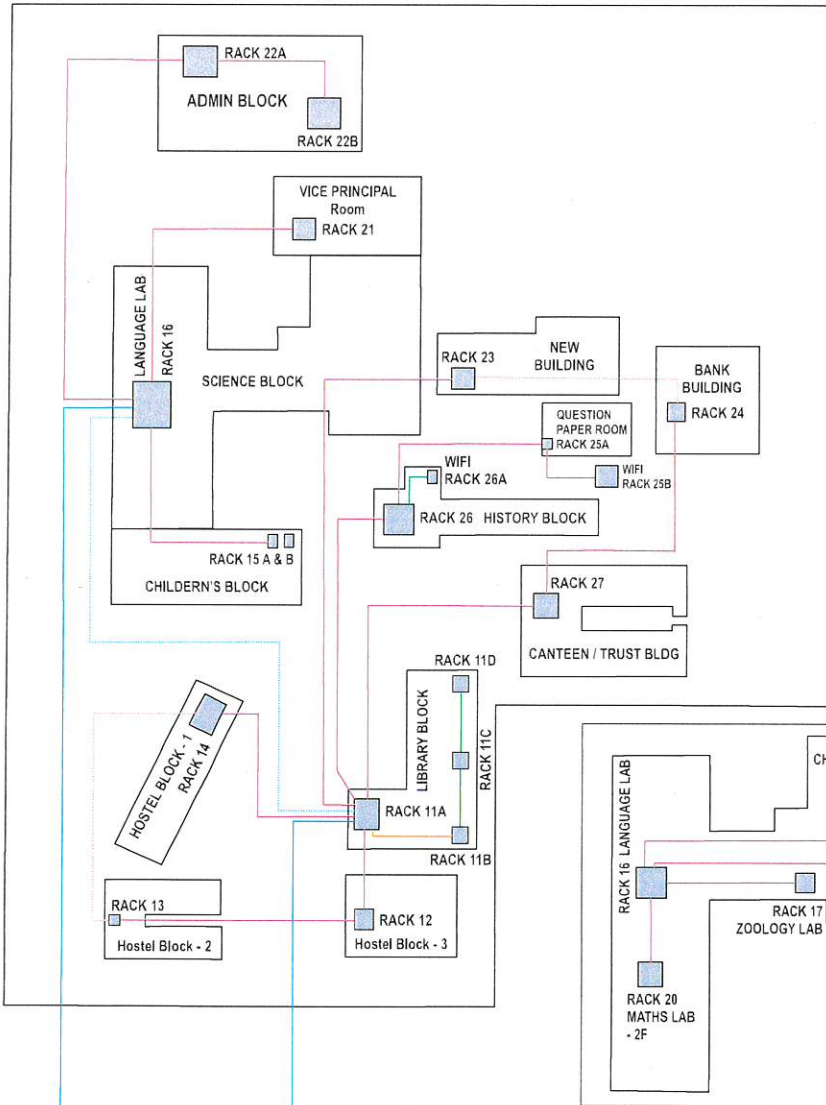

ETHIRAJ COLLEGE FOR WOMEN (Autonomous)
Chennai – 600 008

Affiliated to the University of Madras
College with Potential for Excellence
Re-accredited with A Grade by NAAC

4.3 IT INFRASTRUCTURE

4.3.1 IT FACILITIES

(OFC Diagram)

8. SCHEMATIC DIAGRAM OF OFC BACK BONE CONNECTIVITY

LEGENDS

- 12 Core SM OFC
- 6 Core SM OFC
- 12 Core SM OFC Redundant
- 6 Core SM OFC Redundant
- OFC Patch Cord Link
- COPPER LINK

S. Logan

PRINCIPAL & SECRETARY
ETHIRAJ COLLEGE FOR WOMEN
CHENNAI - 600 008.

LEGENDS

9. SCHEMATIC DIAGRAM OF SWITCH CONNECTIVITY