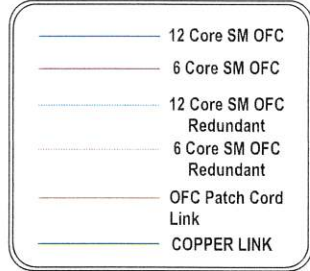

(OFC Diagram)

8. SCHEMATIC DIAGRAM OF OFC BACK BONE CONNECTIVITY

LEGENDS

- 12 Core SM OFC
- 6 Core SM OFC
- 12 Core SM OFC Redundant
- 6 Core SM OFC Redundant
- OFC Patch Cord Link
- COPPER LINK

S. Logan

PRINCIPAL & SECRETARY
ETHIRAJ COLLEGE FOR WOMEN
CHENNAI - 600 008.

LEGENDS

9. SCHEMATIC DIAGRAM OF SWITCH CONNECTIVITY