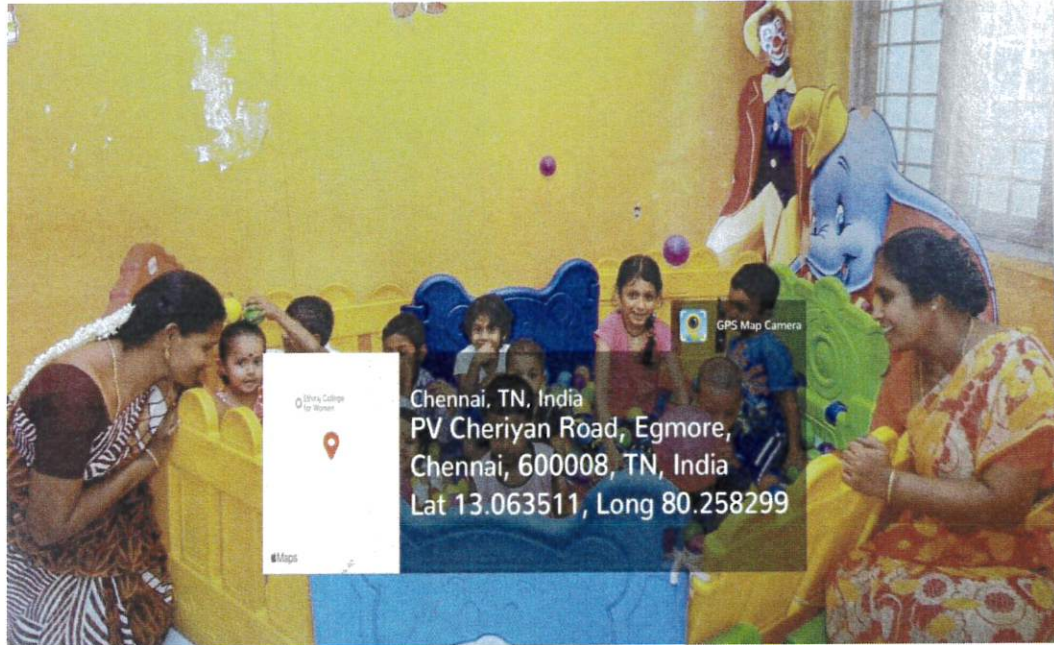

ETHIRAJ COLLEGE FOR WOMEN (Autonomous)

Chennai – 600 008

Affiliated to the University of Madras

College with Potential for Excellence

Reaccredited with A Grade by NAAC

DAY CARE CENTER

S. Kothari
Principal

ETHIRAJ COLLEGE FOR WOMEN
Chennai - 8