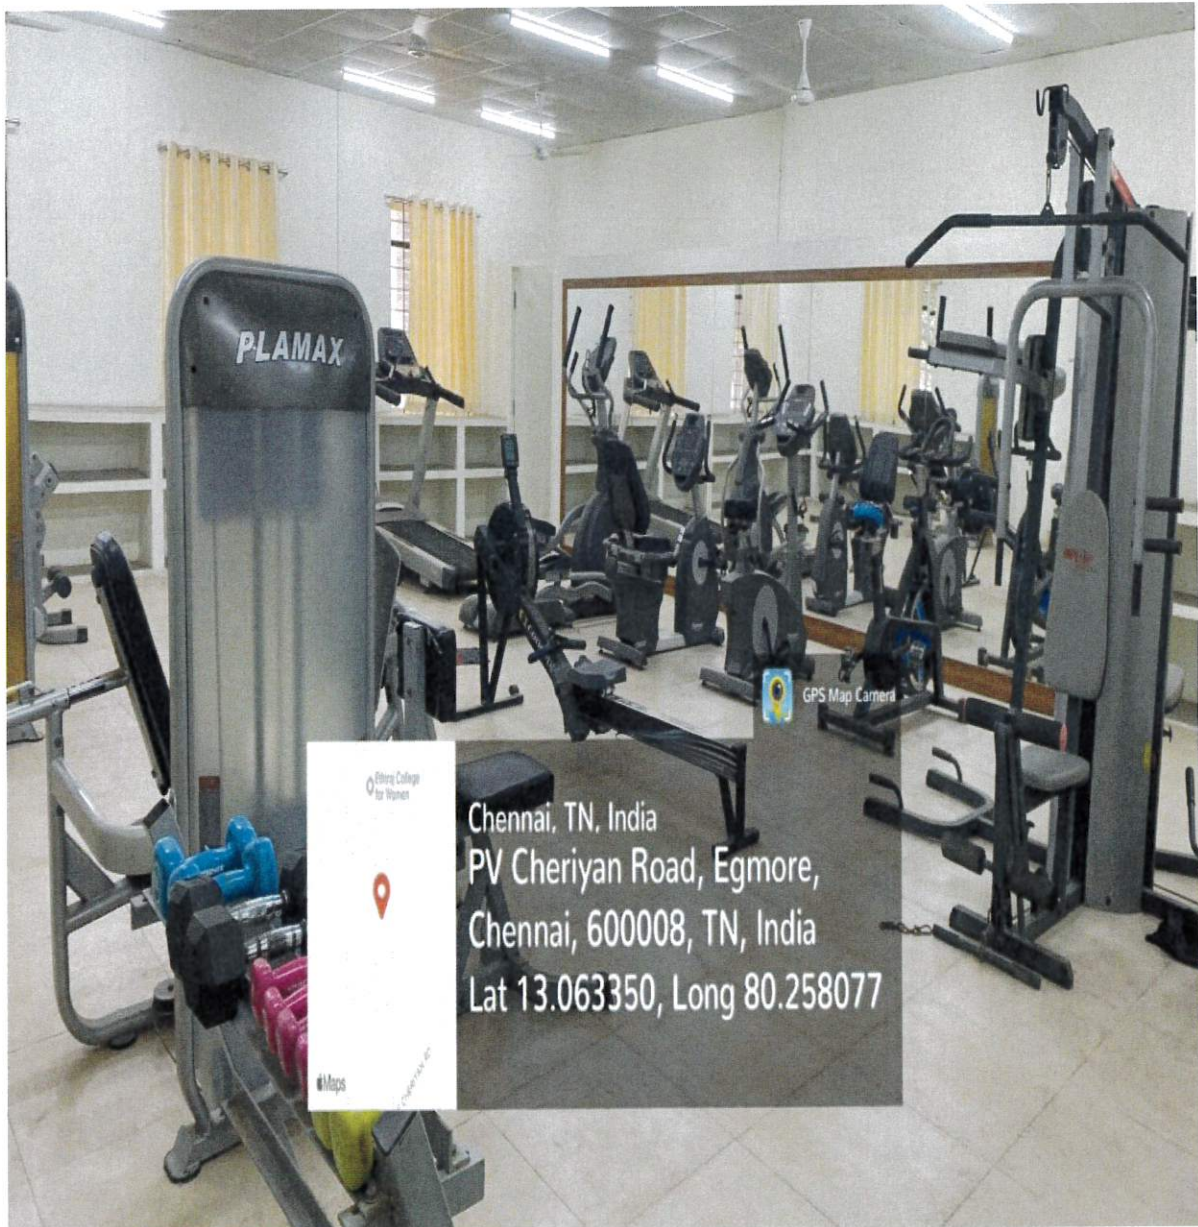

GYM

Chennai, TN, India
PV Cheriyan Road, Egmore,
Chennai, 600008, TN, India
Lat 13.063350, Long 80.258077

S. Kothan

Principal

ETHIRAJ COLLEGE FOR WOMEN
Chennai - 8

ETHIRAJ COLLEGE FOR WOMEN (Autonomous)
Chennai – 600 008