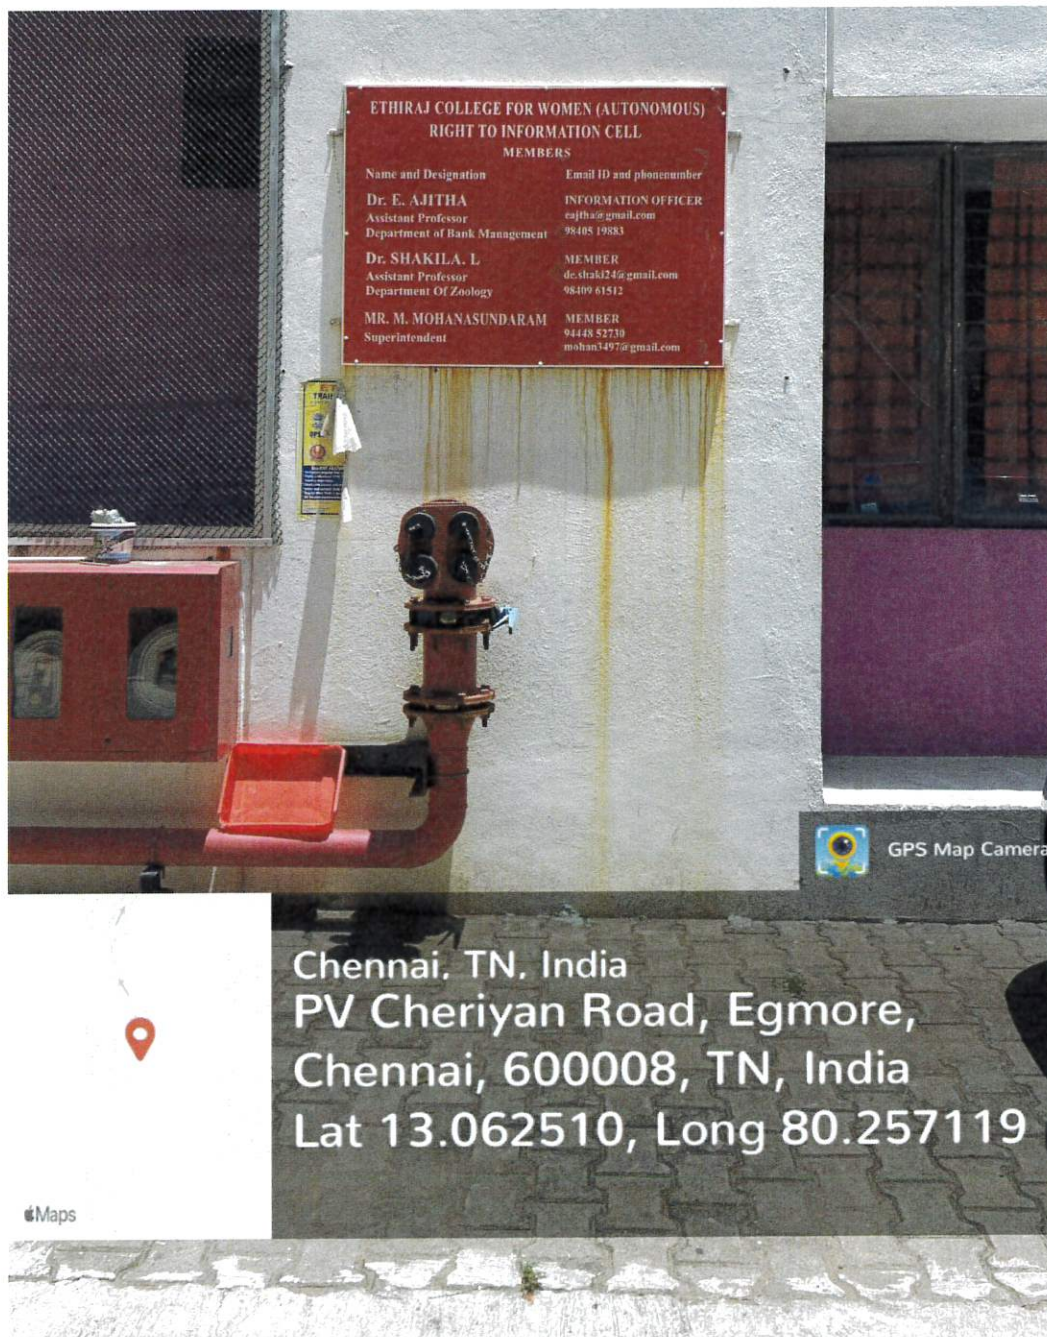

ETHIRAJ COLLEGE FOR WOMEN (Autonomous)

Chennai – 600 008

*Affiliated to the University of Madras
College with Potential for Excellence
Reaccredited with A Grade by NAAC*

RIGHT TO INFORMATION CELL

S. Kothari
Principal

ETHIRAJ COLLEGE FOR WOMEN
Chennai - 8