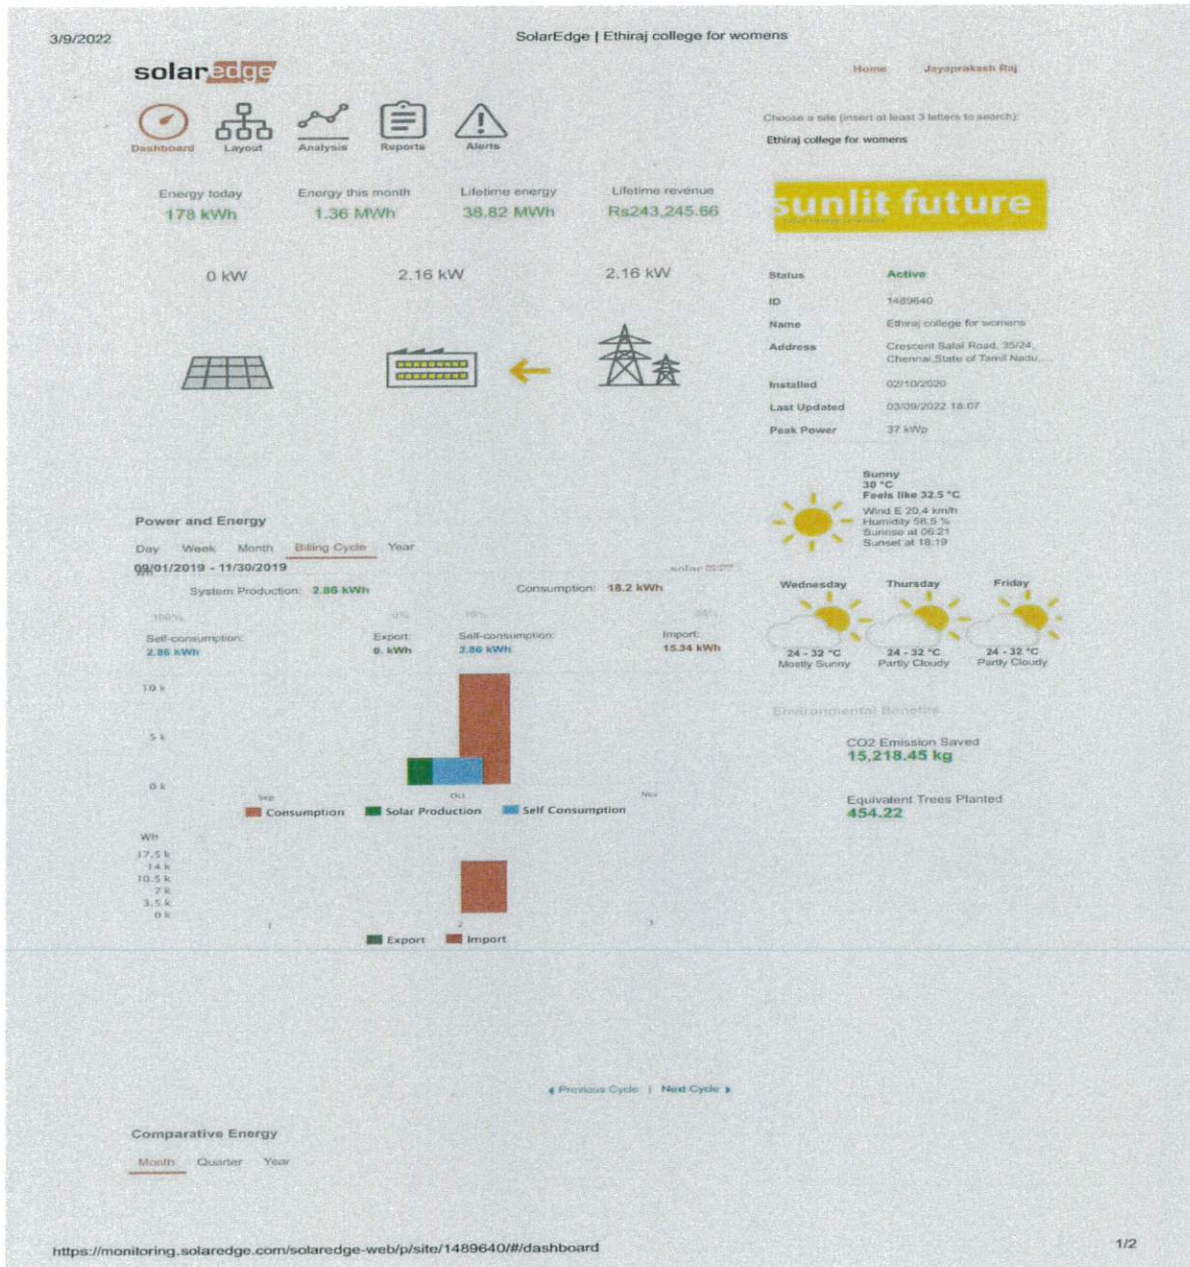

ETHIRAJ COLLEGE FOR WOMEN (Autonomous)

Chennai – 600 008

*Affiliated to the University of Madras
College with Potential for Excellence
Reaccredited with A Grade by NAAC*

S. Koteshi
Principal

ETHIRAJ COLLEGE FOR WOMEN
Chennai - 8