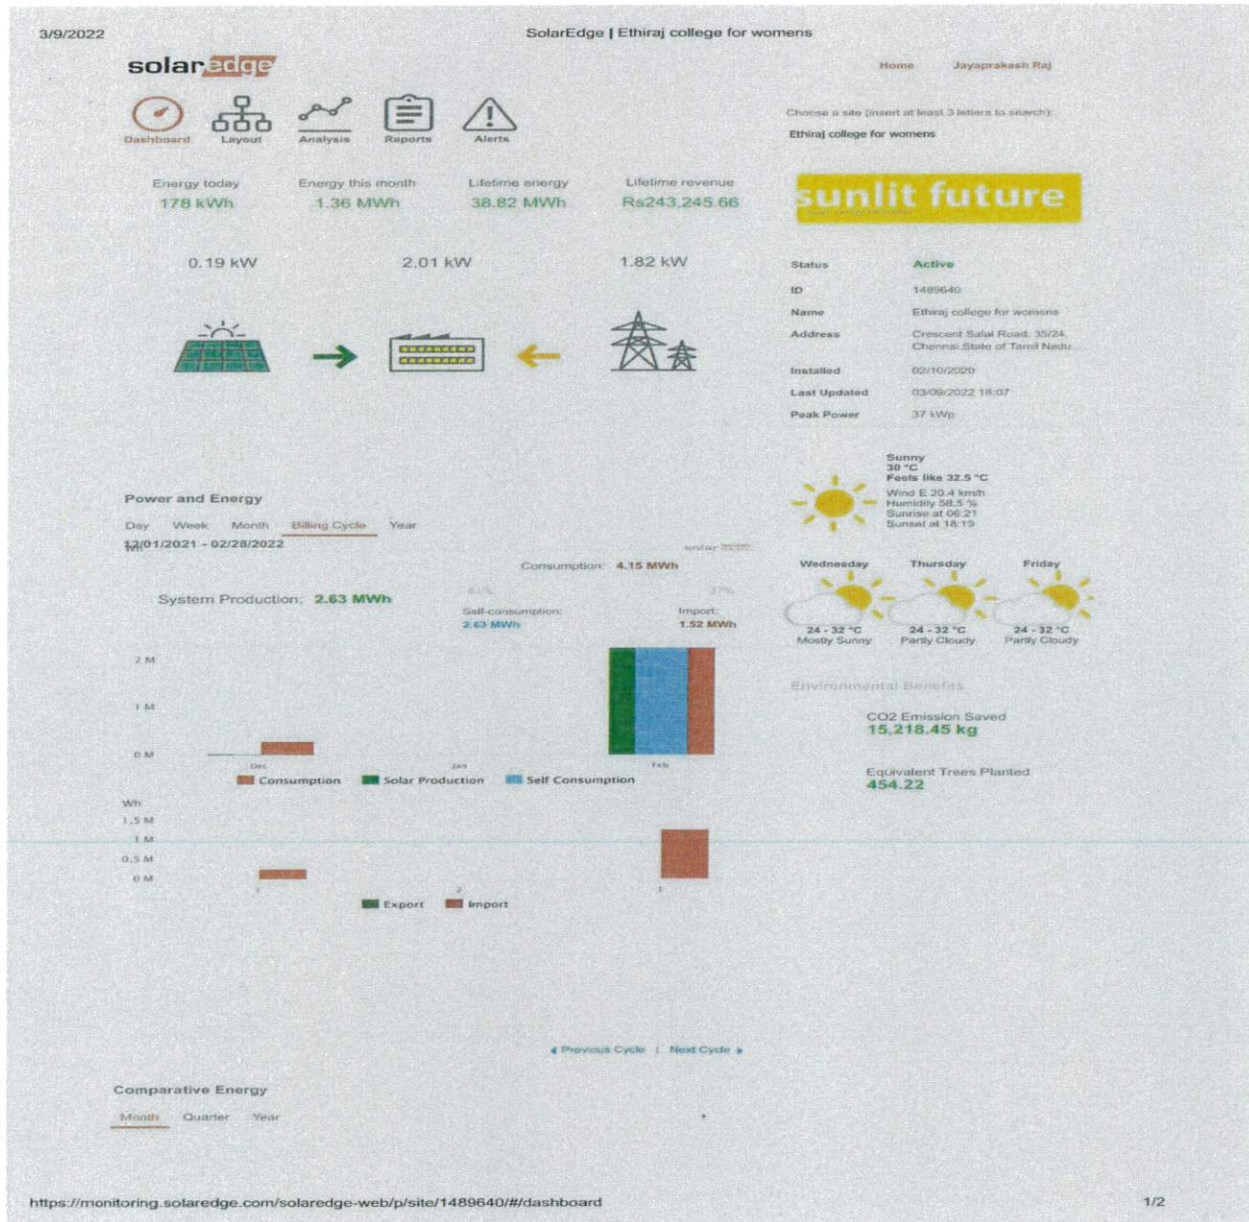

ETHIRAJ COLLEGE FOR WOMEN (Autonomous)

Chennai – 600 008

*Affiliated to the University of Madras
College with Potential for Excellence
Reaccredited with A Grade by NAAC*

S. Kothari
Principal

ETHIRAJ COLLEGE FOR WOMEN
Chennai - 8