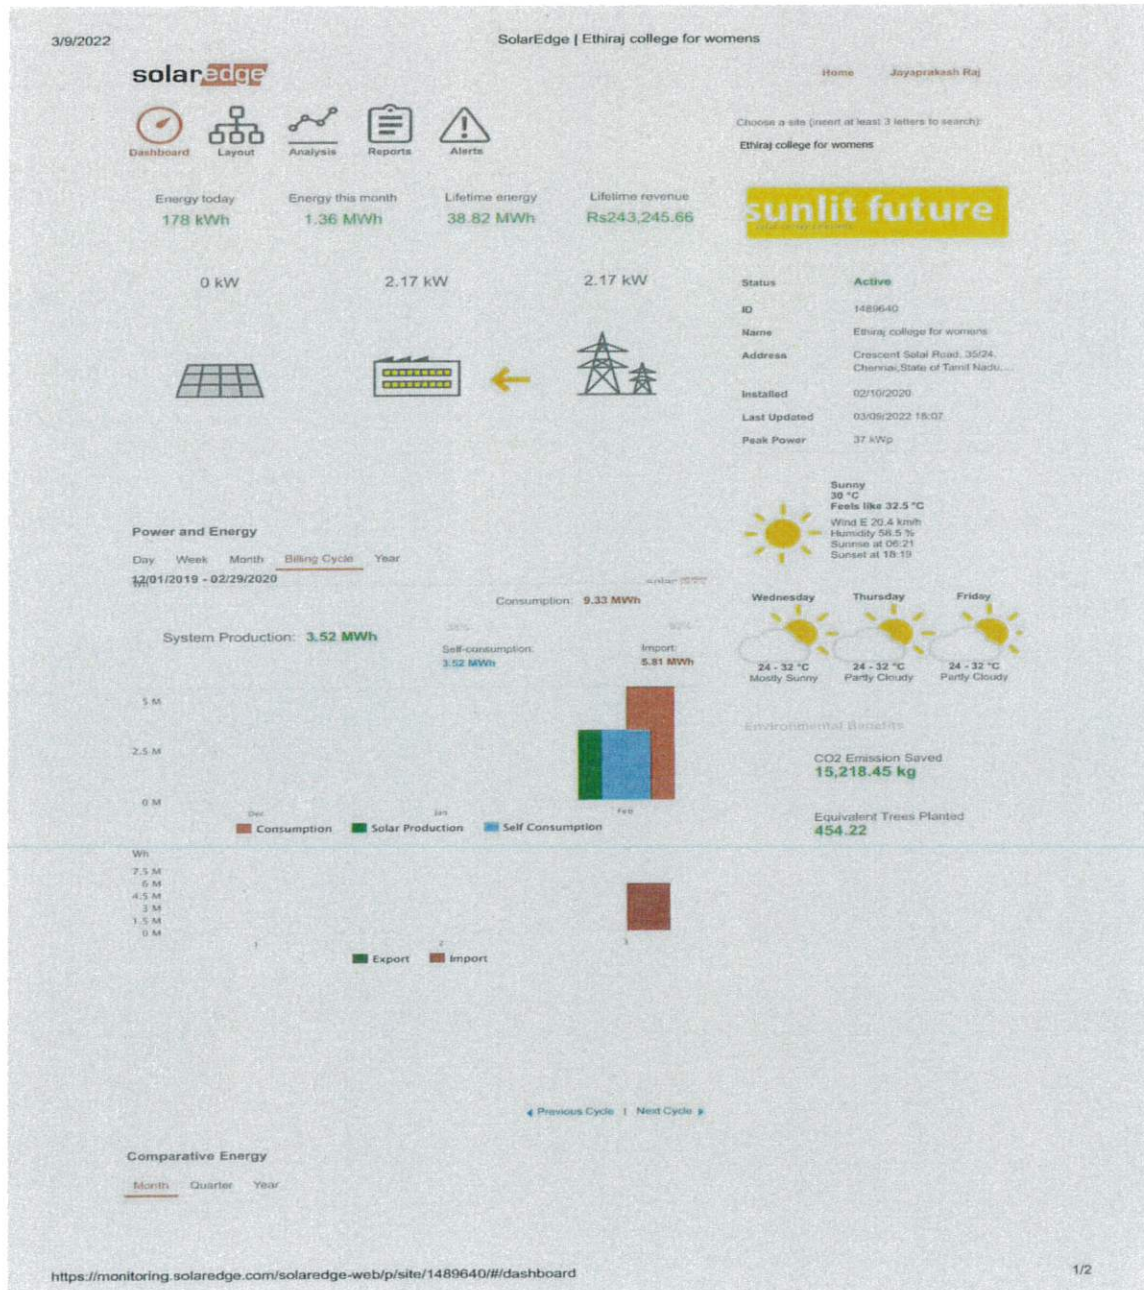

ETHIRAJ COLLEGE FOR WOMEN (Autonomous)

Chennai – 600 008

*Affiliated to the University of Madras
College with Potential for Excellence
Reaccredited with A Grade by NAAC*

S. Kothari
Principal

ETHIRAJ COLLEGE FOR WOMEN
Chennai - 8