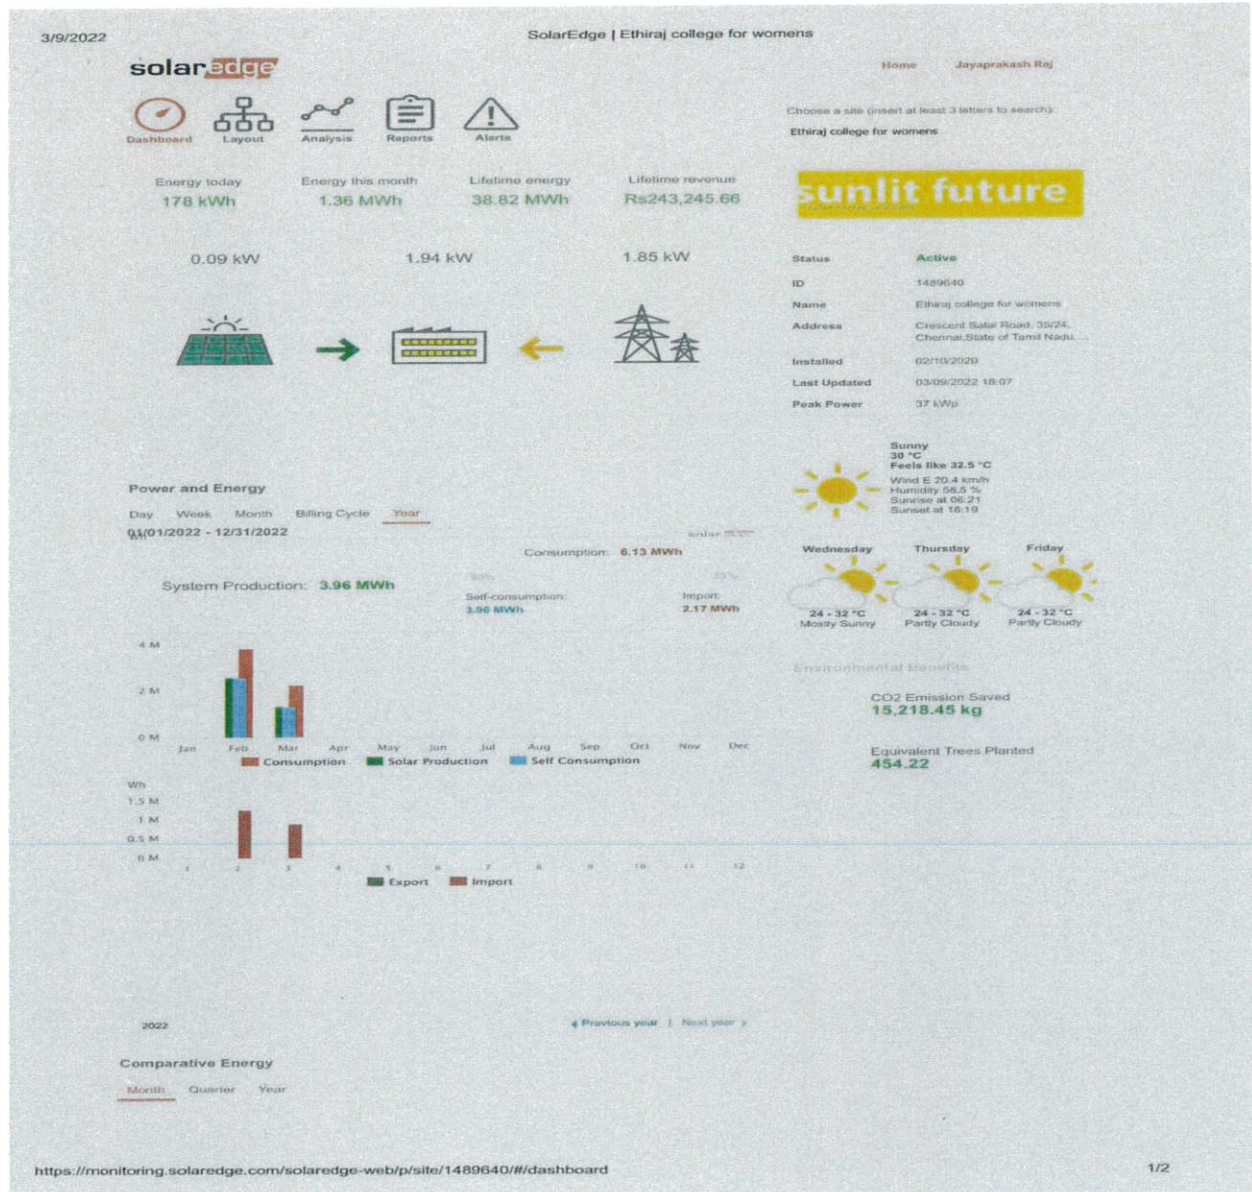

ETHIRAJ COLLEGE FOR WOMEN (Autonomous)

Chennai – 600 008

*Affiliated to the University of Madras
College with Potential for Excellence
Reaccredited with A Grade by NAAC*

S. Kothari
Principal

ETHIRAJ COLLEGE FOR WOMEN
Chennai - 8