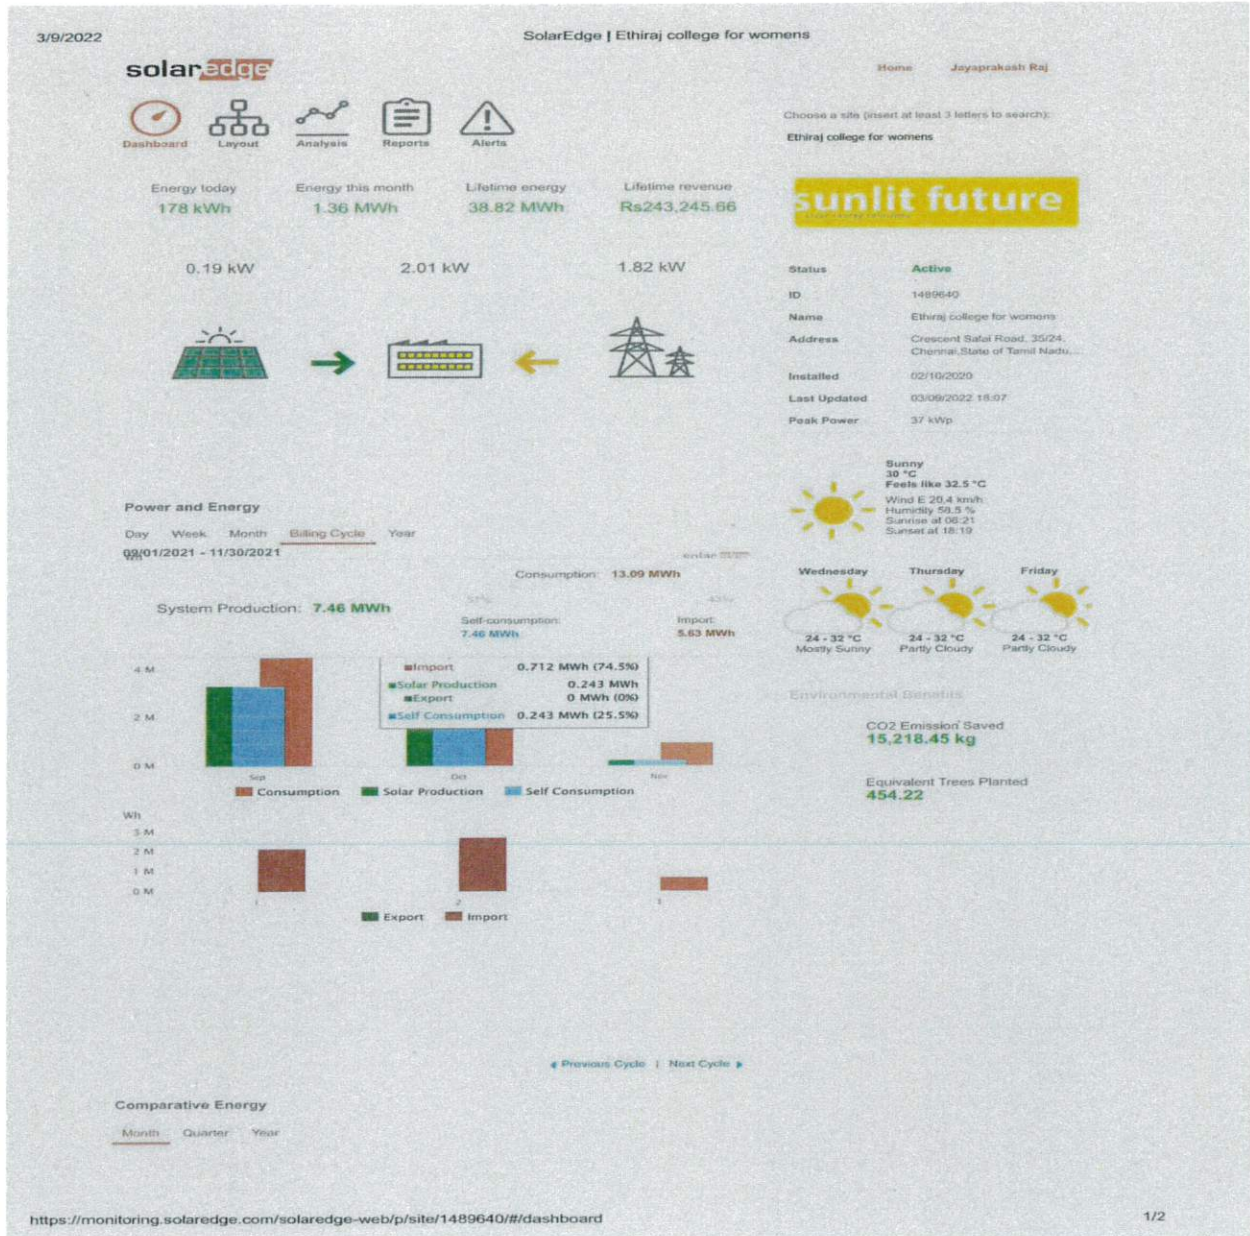

ETHIRAJ COLLEGE FOR WOMEN (Autonomous)

Chennai – 600 008

*Affiliated to the University of Madras
College with Potential for Excellence
Reaccredited with A Grade by NAAC*

S. Kothari

Principal

ETHIRAJ COLLEGE FOR WOMEN
Chennai - 8