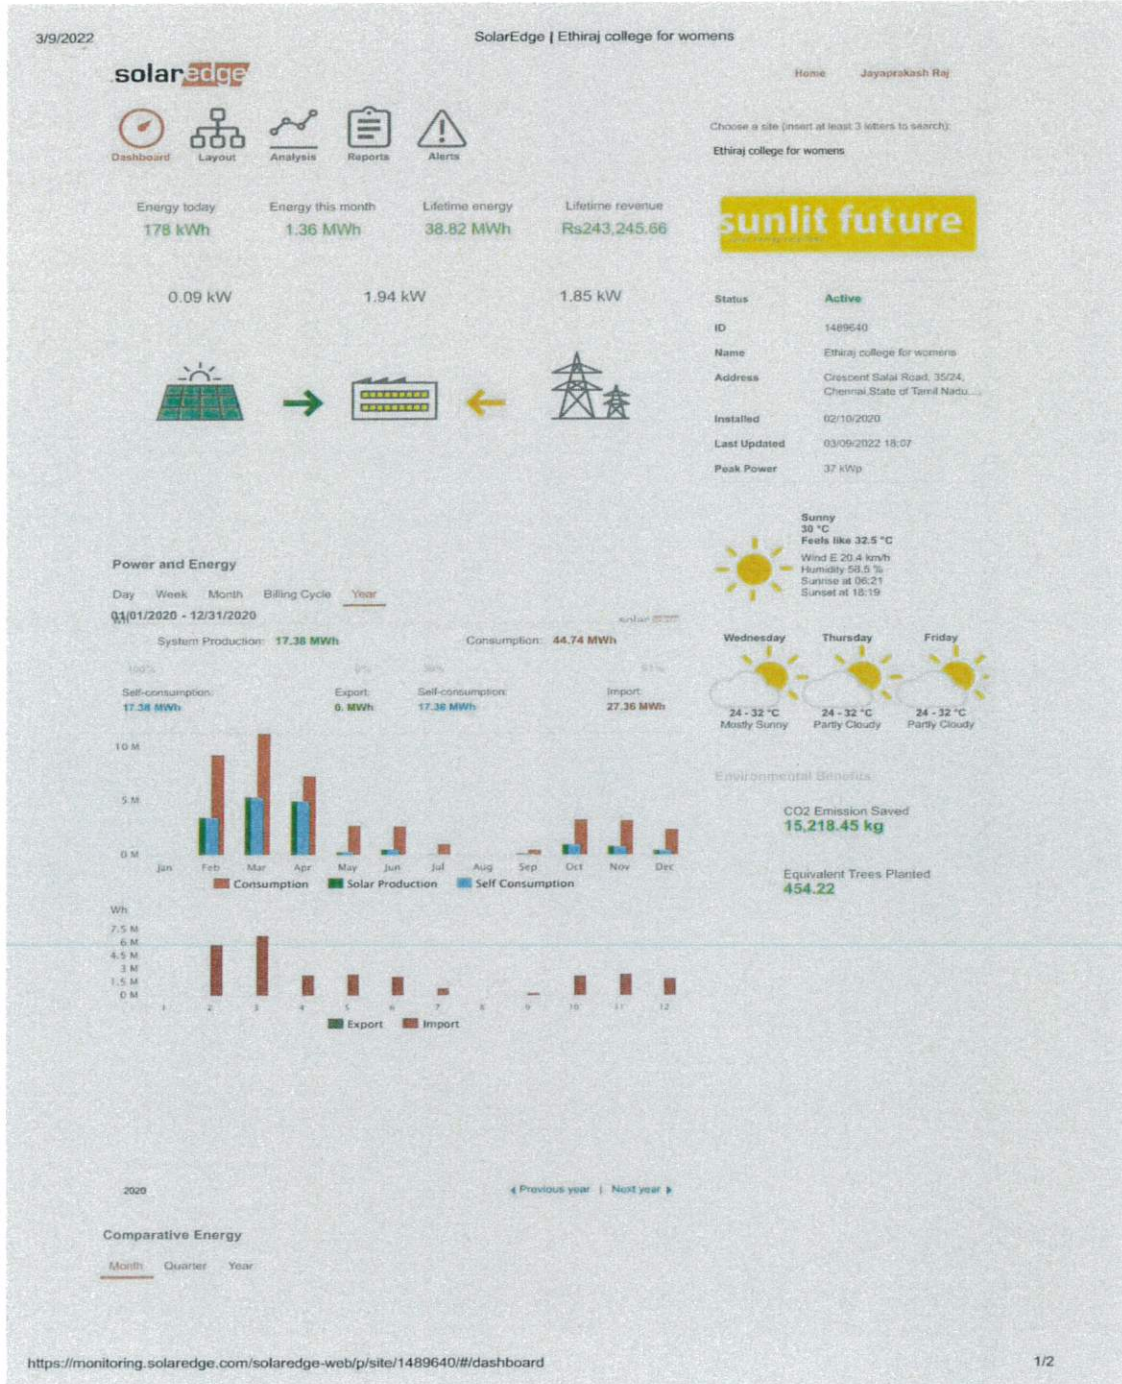

ETHIRAJ COLLEGE FOR WOMEN (Autonomous)

Chennai – 600 008

*Affiliated to the University of Madras
College with Potential for Excellence
Reaccredited with A Grade by NAAC*

S. Kothari
Principal

ETHIRAJ COLLEGE FOR WOMEN
Chennai - 8