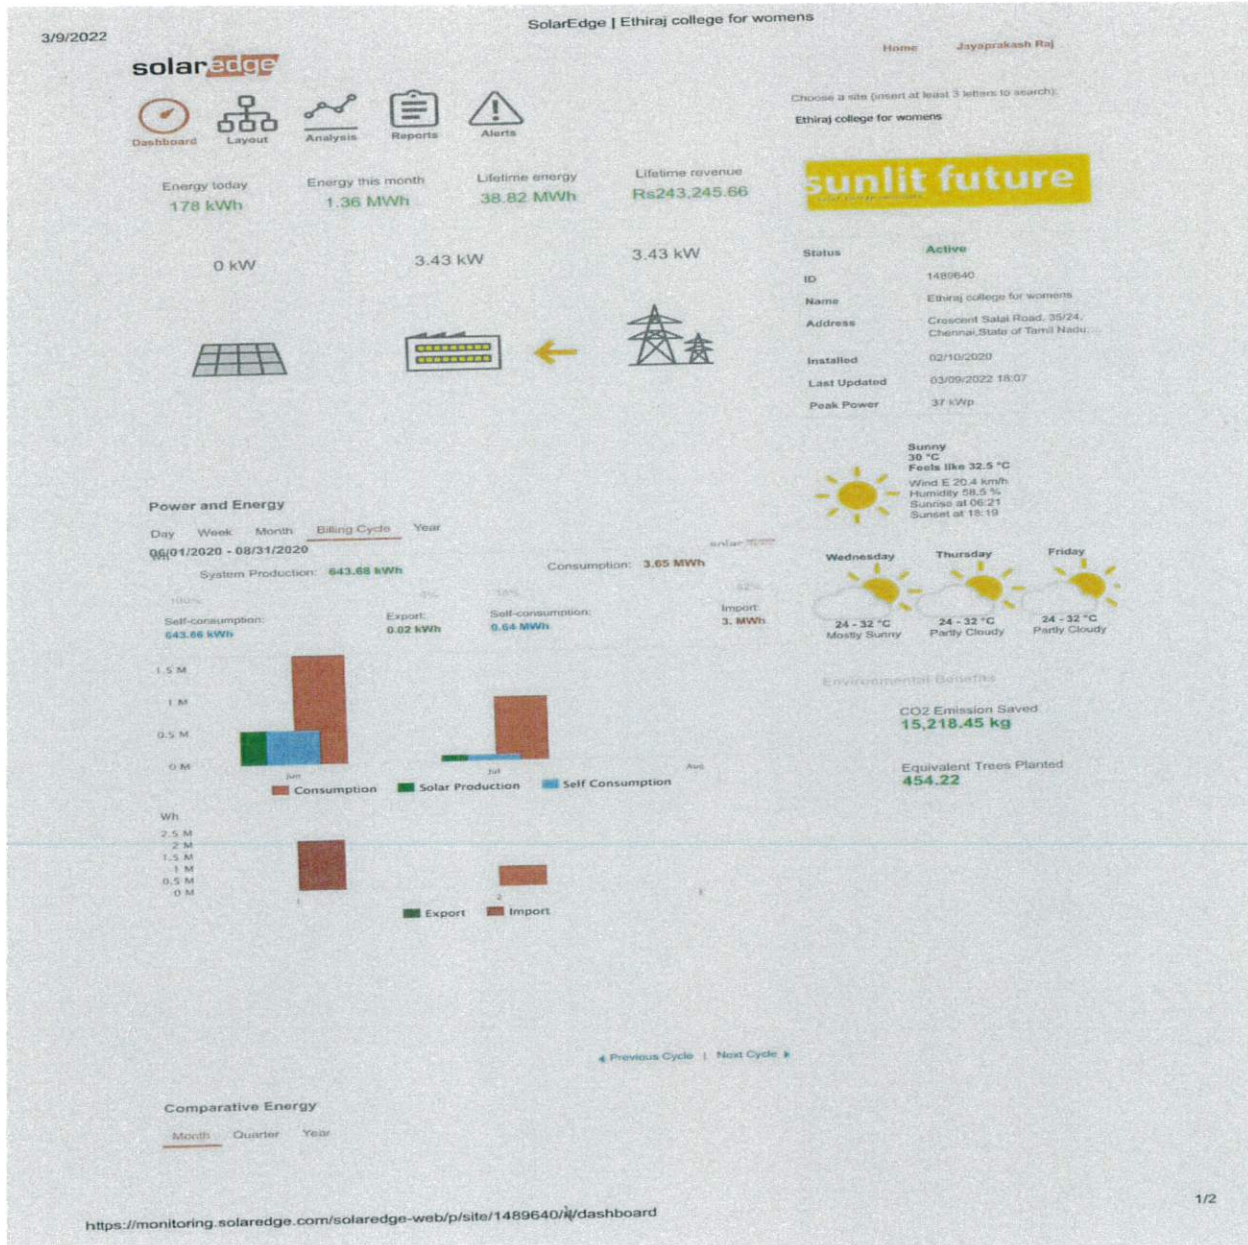

S. Koteshi

PRINCIPAL
ETHIRAJ COLLEGE FOR WOMEN
(AUTONOMOUS)
CHENNAI-600 008

S. Koteshi
Principal

ETHIRAJ COLLEGE FOR WOMEN
Chennai - 8

ETHIRAJ COLLEGE FOR WOMEN (Autonomous)

Chennai – 600 008

*Affiliated to the University of Madras
College with Potential for Excellence
Reaccredited with A Grade by NAAC*