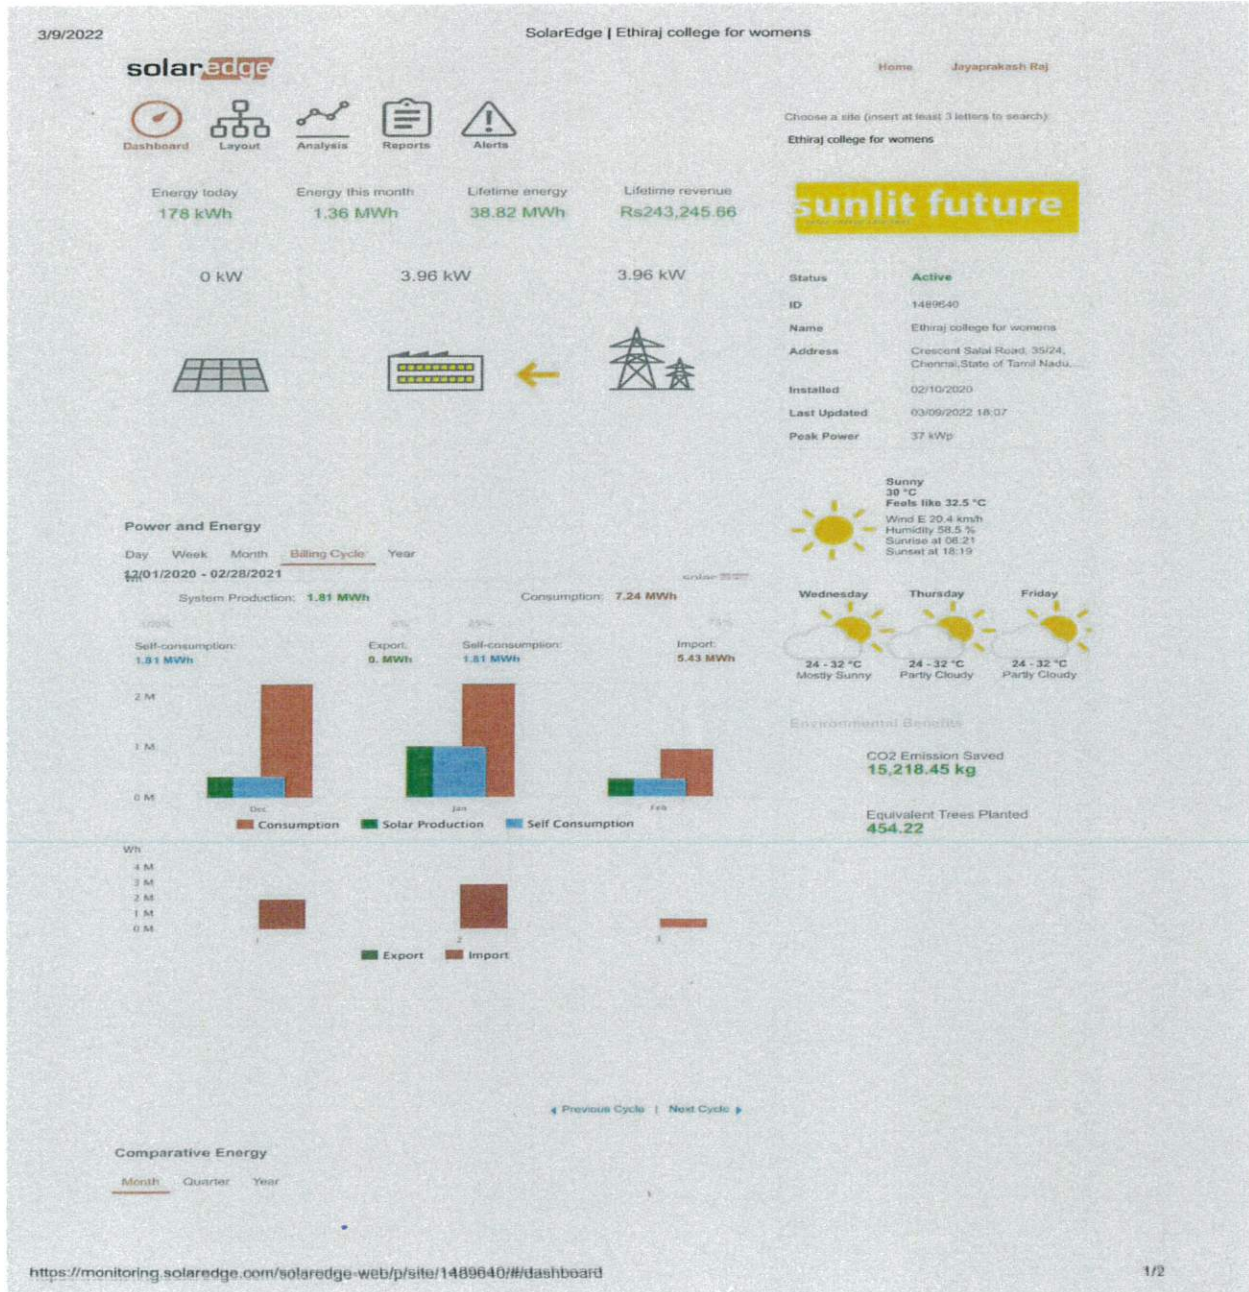

ETHIRAJ COLLEGE FOR WOMEN (Autonomous)

Chennai – 600 008

*Affiliated to the University of Madras
College with Potential for Excellence
Reaccredited with A Grade by NAAC*

S. Kothari
Principal

ETHIRAJ COLLEGE FOR WOMEN
Chennai - 8