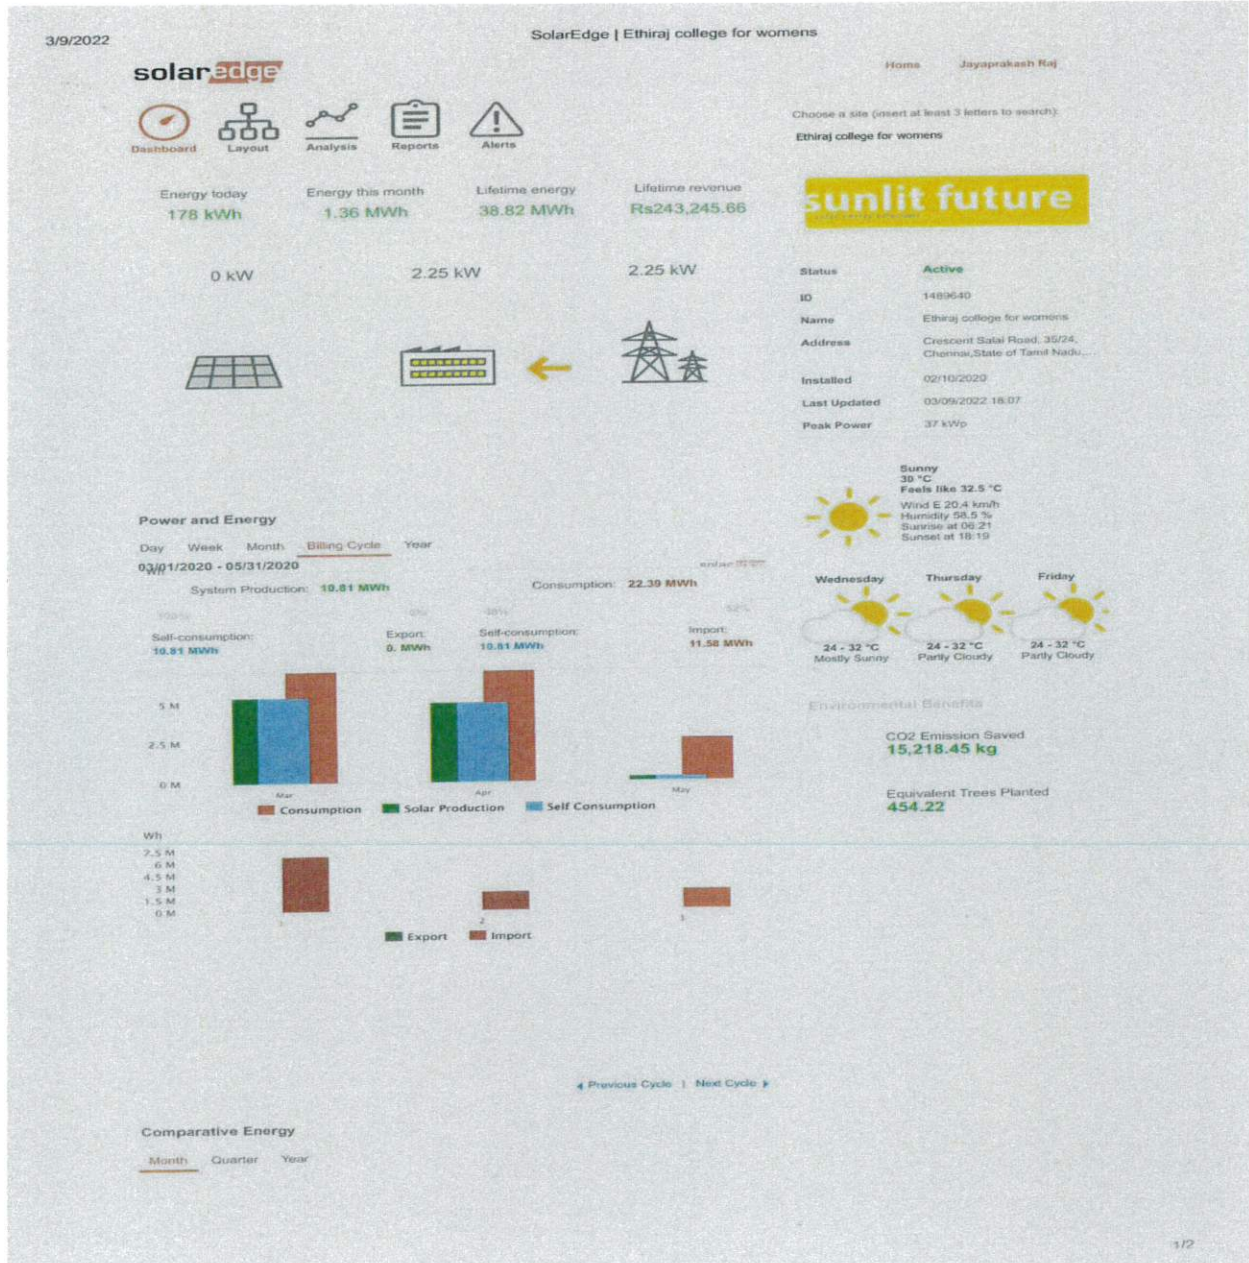

ETHIRAJ COLLEGE FOR WOMEN (Autonomous)

Chennai – 600 008

*Affiliated to the University of Madras
College with Potential for Excellence
Reaccredited with A Grade by NAAC*

S. Kothari
Principal

ETHIRAJ COLLEGE FOR WOMEN
Chennai - 8