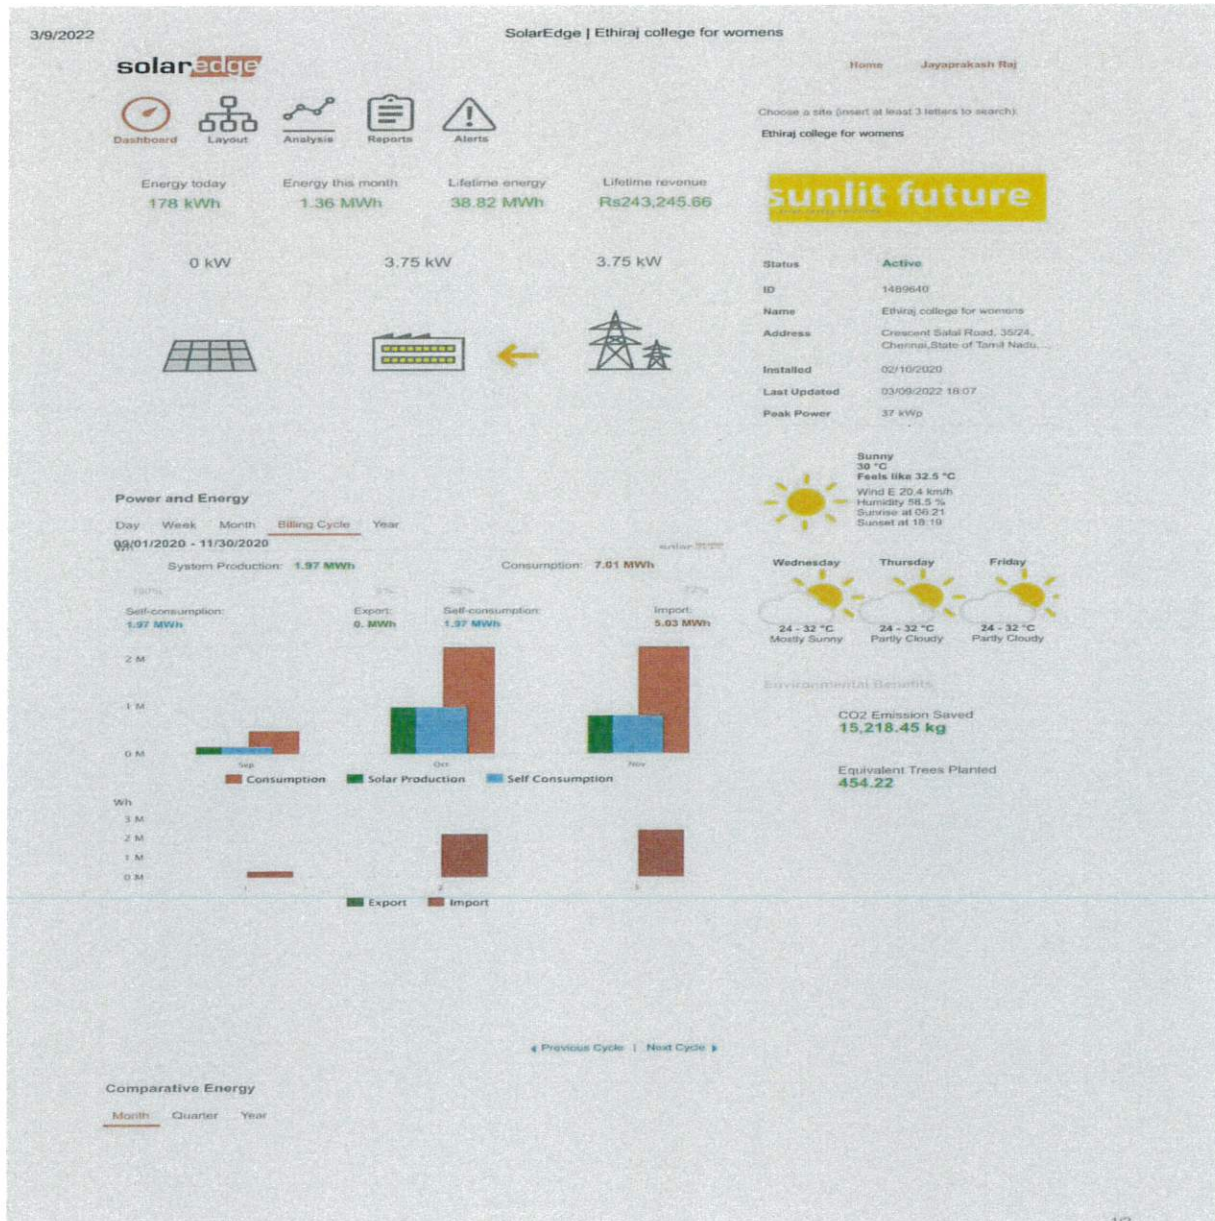

ETHIRAJ COLLEGE FOR WOMEN (Autonomous)

Chennai – 600 008

*Affiliated to the University of Madras
College with Potential for Excellence
Reaccredited with A Grade by NAAC*

S. Kothari
Principal

ETHIRAJ COLLEGE FOR WOMEN
Chennai - 8