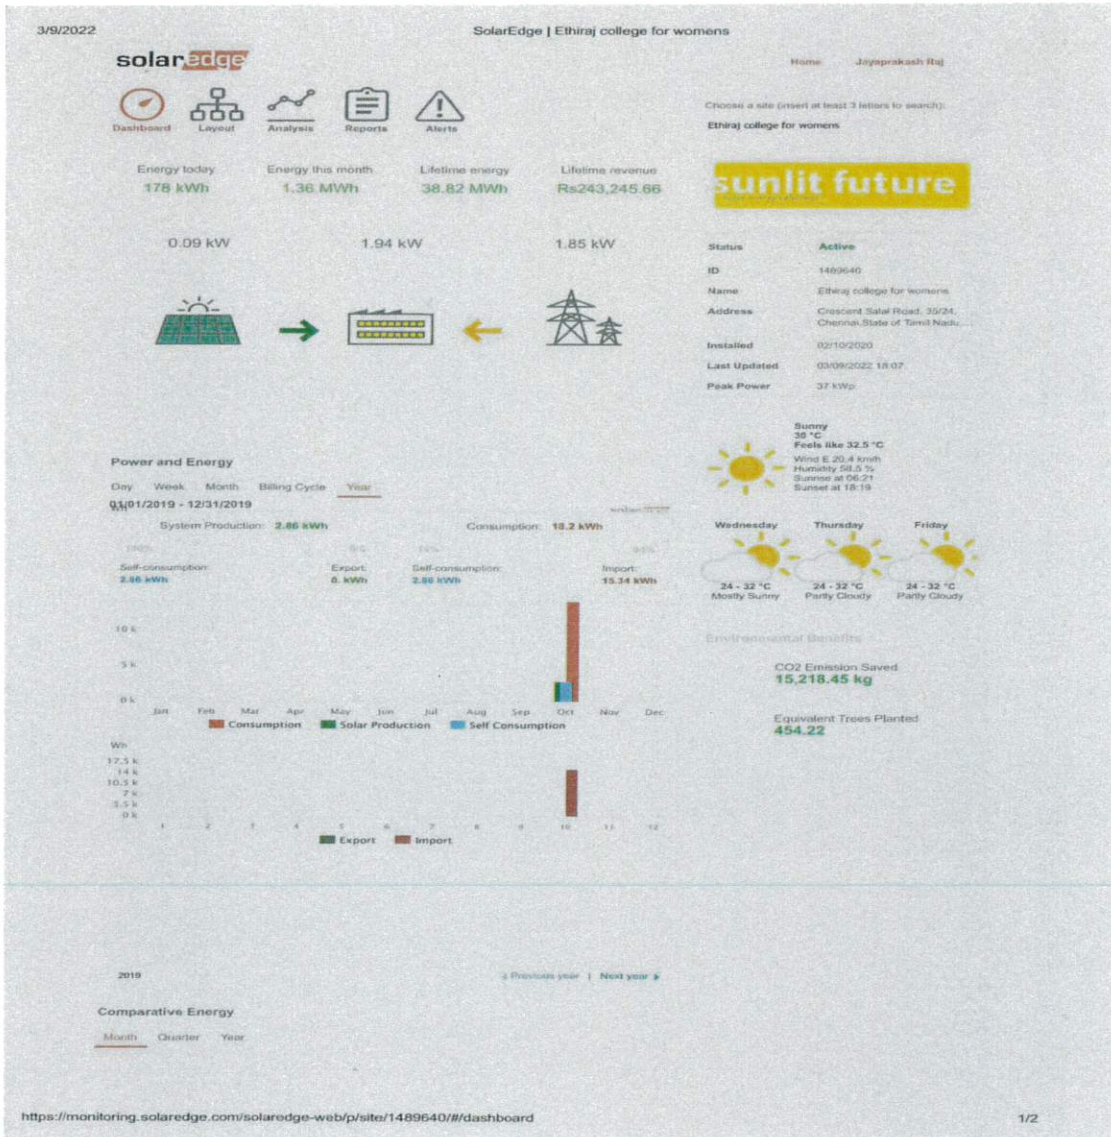

ETHIRAJ COLLEGE FOR WOMEN (Autonomous)

Chennai – 600 008

*Affiliated to the University of Madras
College with Potential for Excellence
Reaccredited with A Grade by NAAC*

SOLAR ENERGY

S. Kothari

Principal

ETHIRAJ COLLEGE FOR WOMEN
Chennai - 8