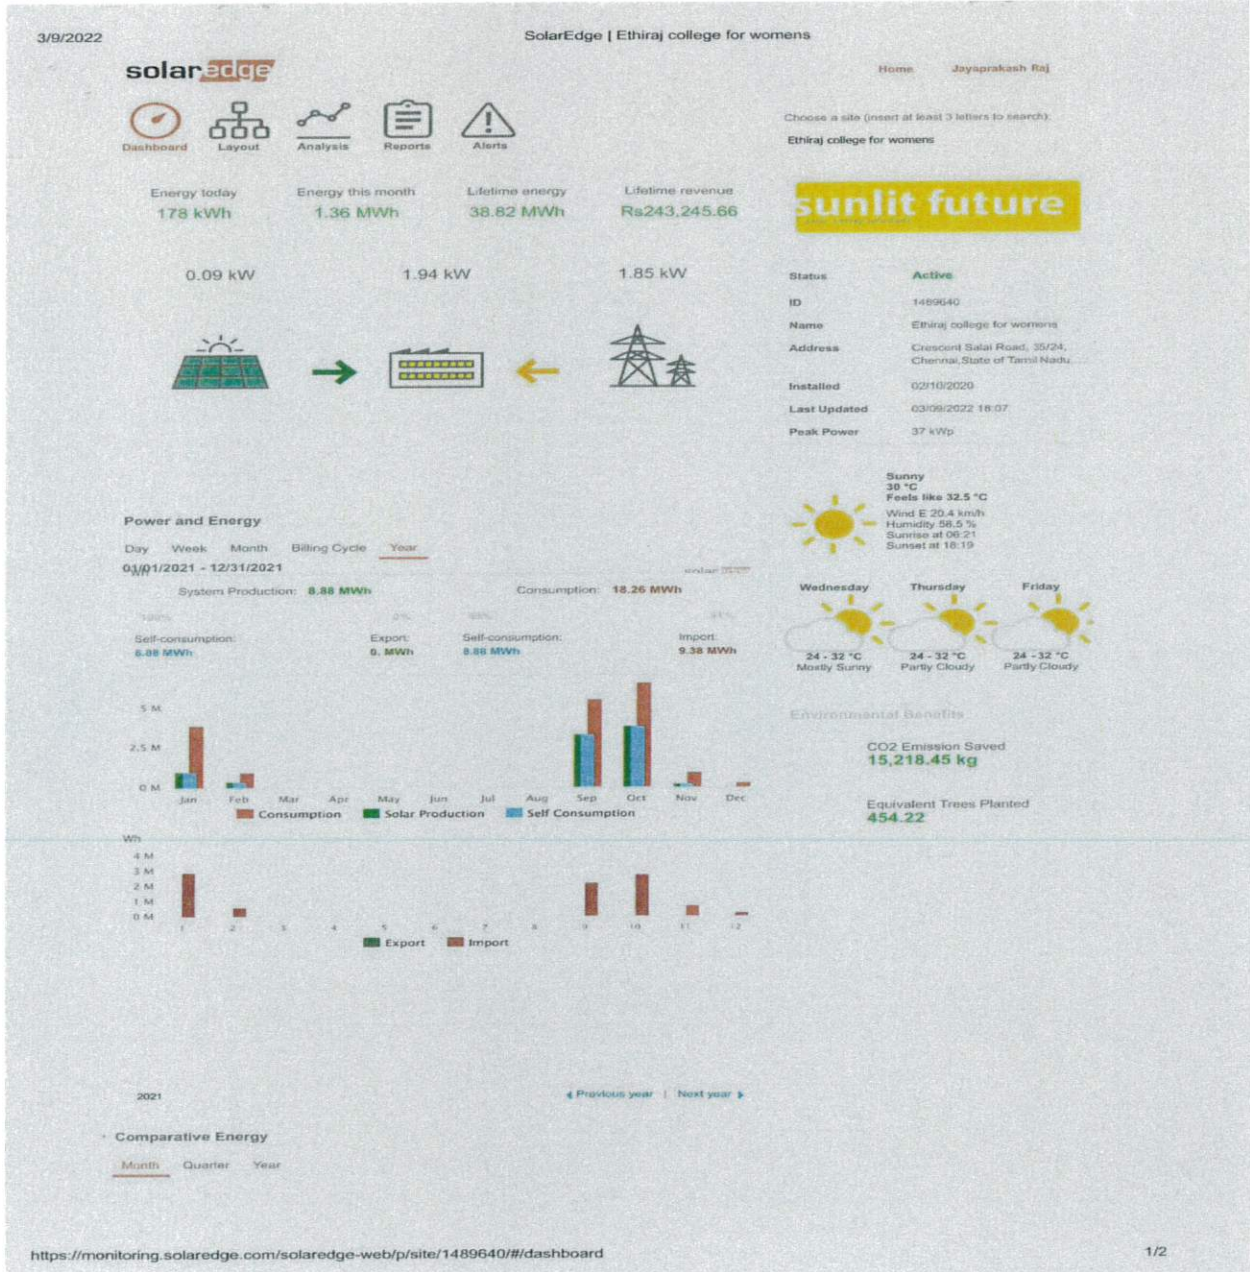

ETHIRAJ COLLEGE FOR WOMEN (Autonomous)

Chennai – 600 008

*Affiliated to the University of Madras
College with Potential for Excellence
Reaccredited with A Grade by NAAC*

S. Koteshni
Principal

ETHIRAJ COLLEGE FOR WOMEN
Chennai - 8