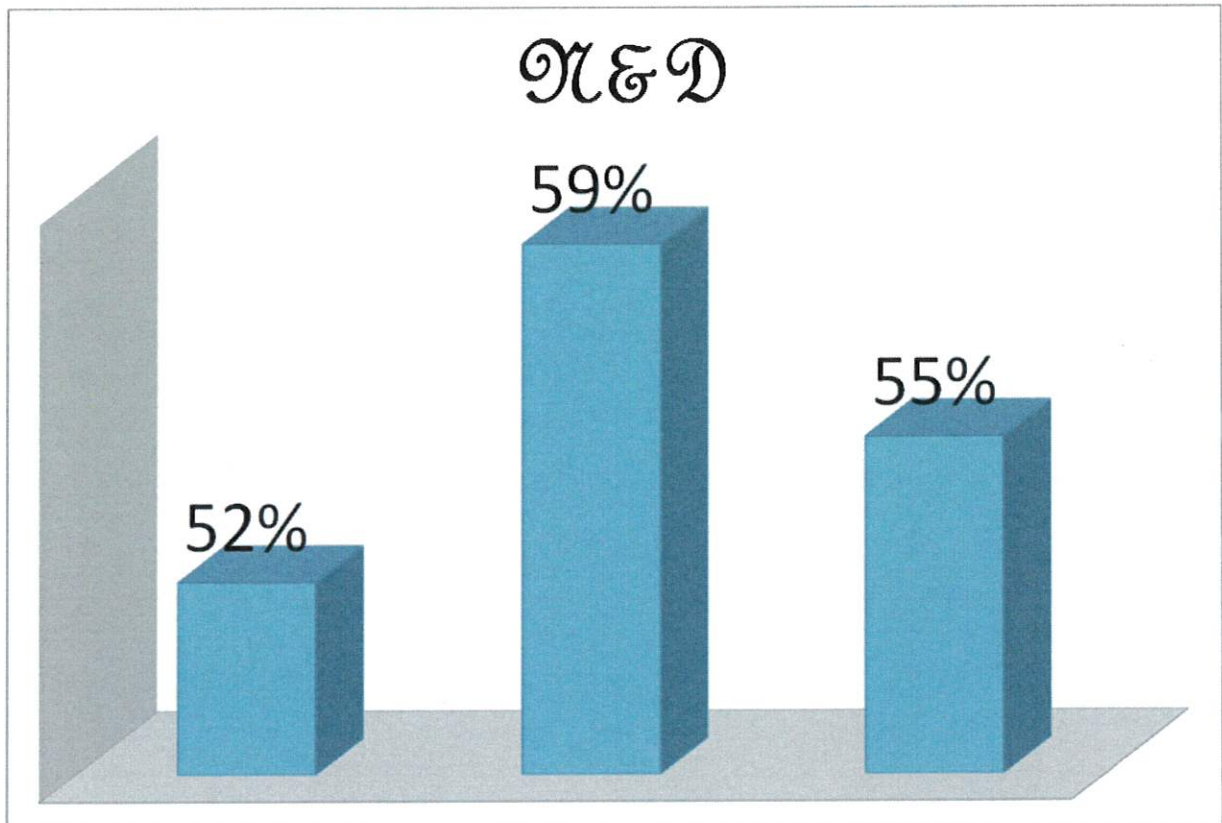

S. Kothari

PRINCIPAL
ETHIRAJ COLLEGE FOR WOMEN,
(AUTONOMOUS)
CHENNAI-600 008.