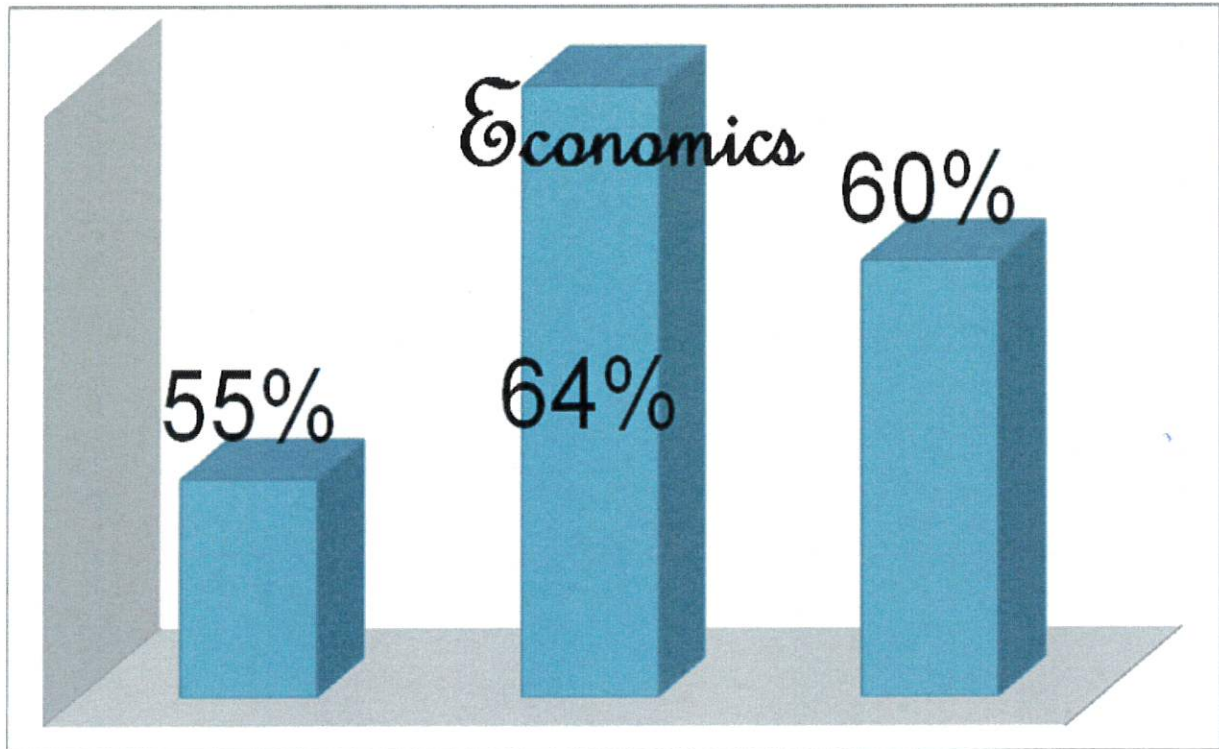

S. Kothari

PRINCIPAL

ETHIRAJ COLLEGE FOR WOMEN
(AUTONOMOUS)
CHENNAI-600 008.