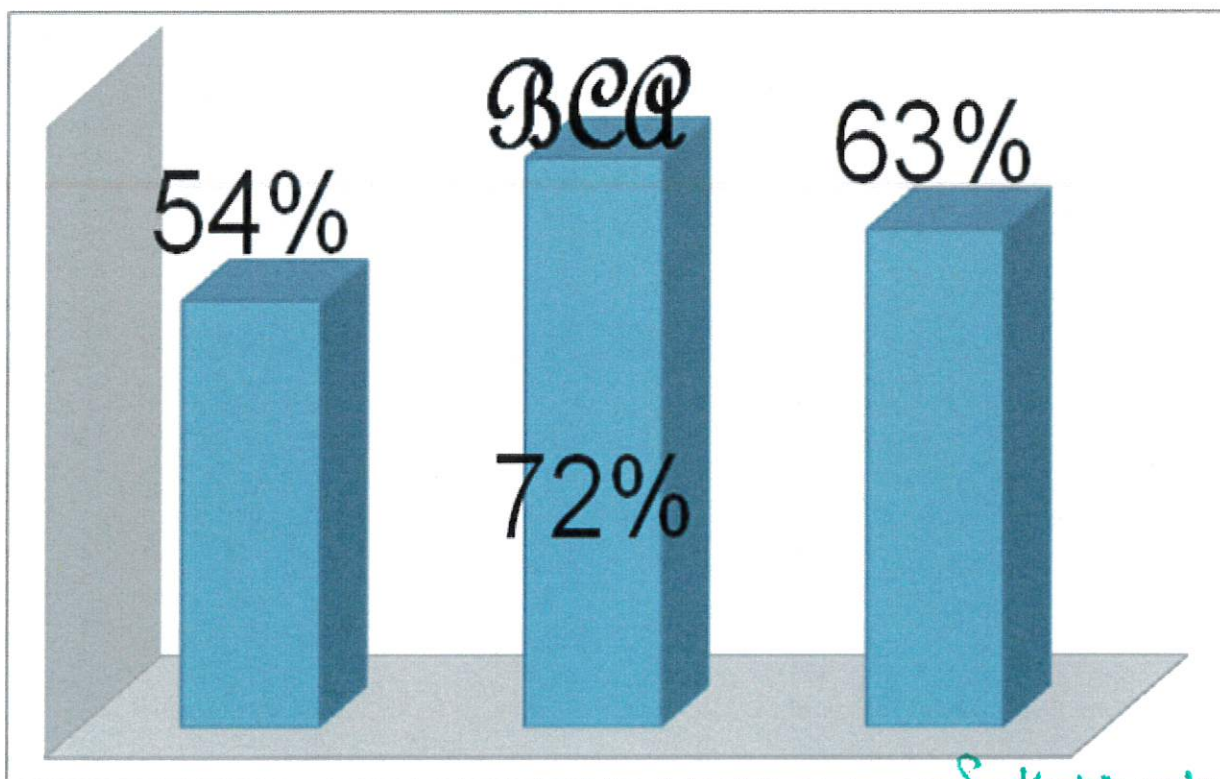

S. Kothari
PRINCIPAL