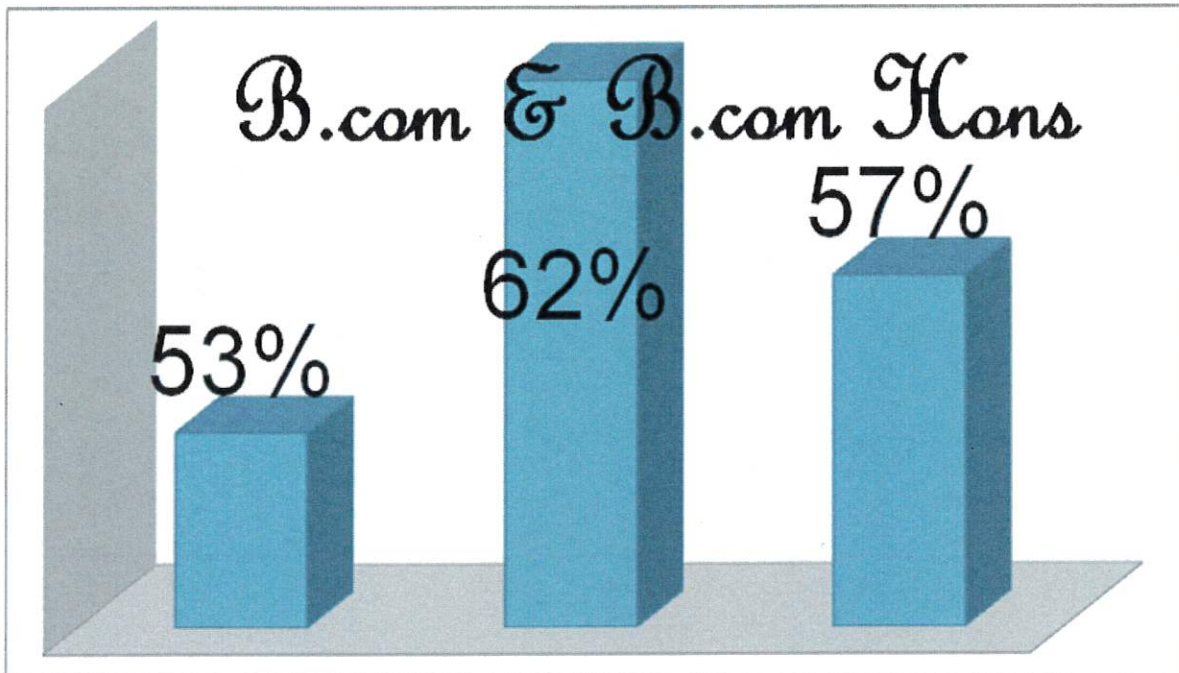

S. Kothari

PRINCIPAL
ETHIRAJ COLLEGE FOR WOMEN
(AUTONOMOUS)
CHENNAI-600 008.