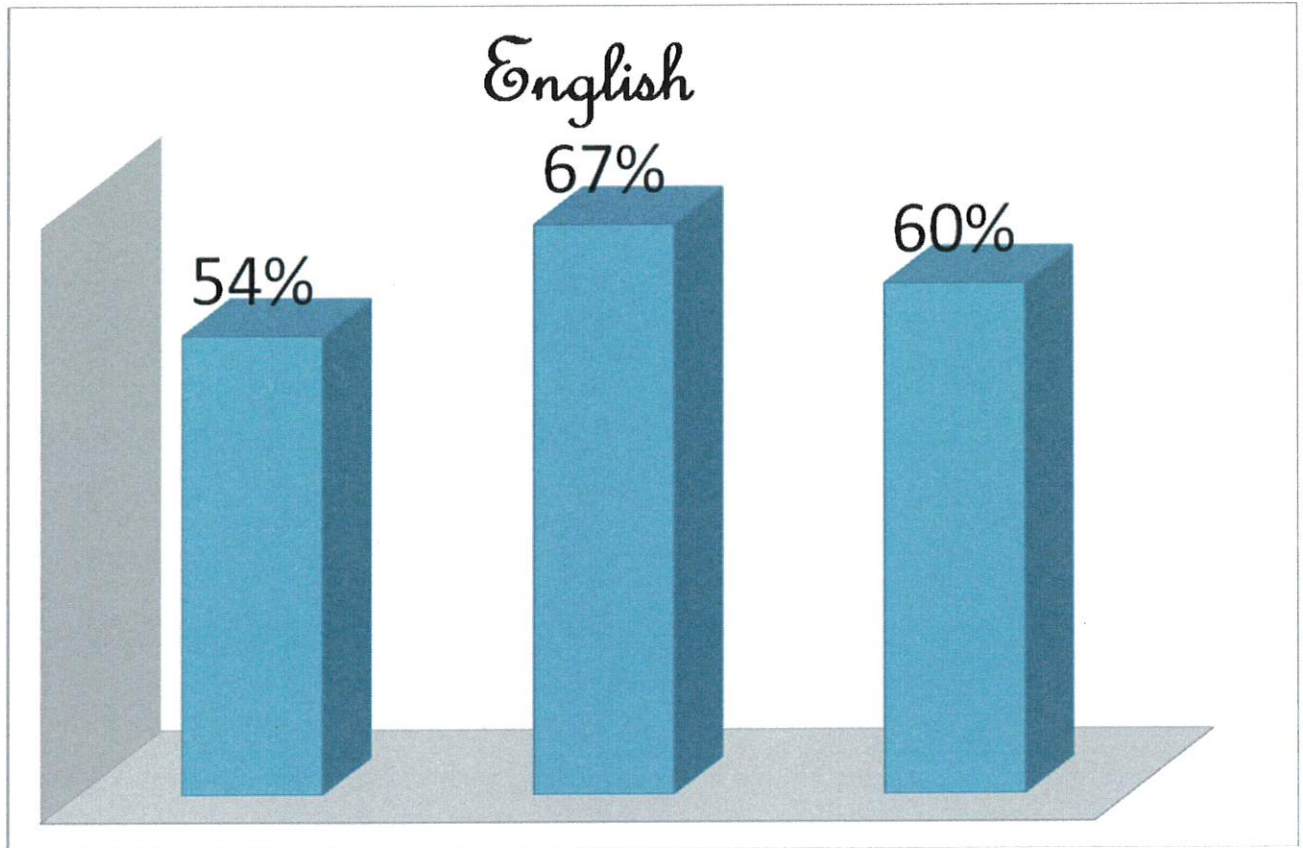

ETHIRAJ COLLEGE FOR WOMEN (Autonomous)

Chennai – 600 008

Affiliated to the University of Madras

College with Potential for Excellence

Reaccredited with A Grade by NAAC

AIDED

GENERAL KNOWLEDGE AND **ENTRY LEVEL** TEST CONSOLIDATION

(Concept Level Test for 1st year students)

ACADEMIC YEAR 2016-17

S.No		Average			Percentage		
		GK	CPL	Total	GK	CPL	Total
1	English	13.51	16.71	30.22	54%	67%	60%
2	Chemistry	10.68	14	24.68	43%	56%	49%
3	Economics	12.52	14.01	26.52	50%	56%	53%
4	History	9.76	16.76	26.51	39%	67%	53%
5	TTM	12.96	18.34	31.32	52%	73%	63%
6	Zoology	12.33	11.38	23.75	49%	45%	48%
7	PBPB	14.28	12.58	26.86	57%	50%	54%
8	Commerce	13.64	17.33	30.97	54%	69%	62%
9	Physics	16.10	17.56	33.66	64%	70%	67%
10	N&D	13.07	14.64	27.71	52%	59%	55%
11	Maths	13.10	16.46	29.56	52%	66%	59%
12	B.Com C.S	14.16	13.13	27.29	56%	52%	54%
	Total	156.11	182.90	339.05	622	730	677
	Net Result	13.01	15.24	28.25	52	61	56

S. Kothari
PRINCIPAL

ETHIRAJ COLLEGE FOR WOMEN
(AUTONOMOUS)
CHENNAI-600 008.

S. Kothari

PRINCIPAL
ETHIRAJ COLLEGE FOR WOMEN
(AUTONOMOUS)
CHENNAI-600 008.