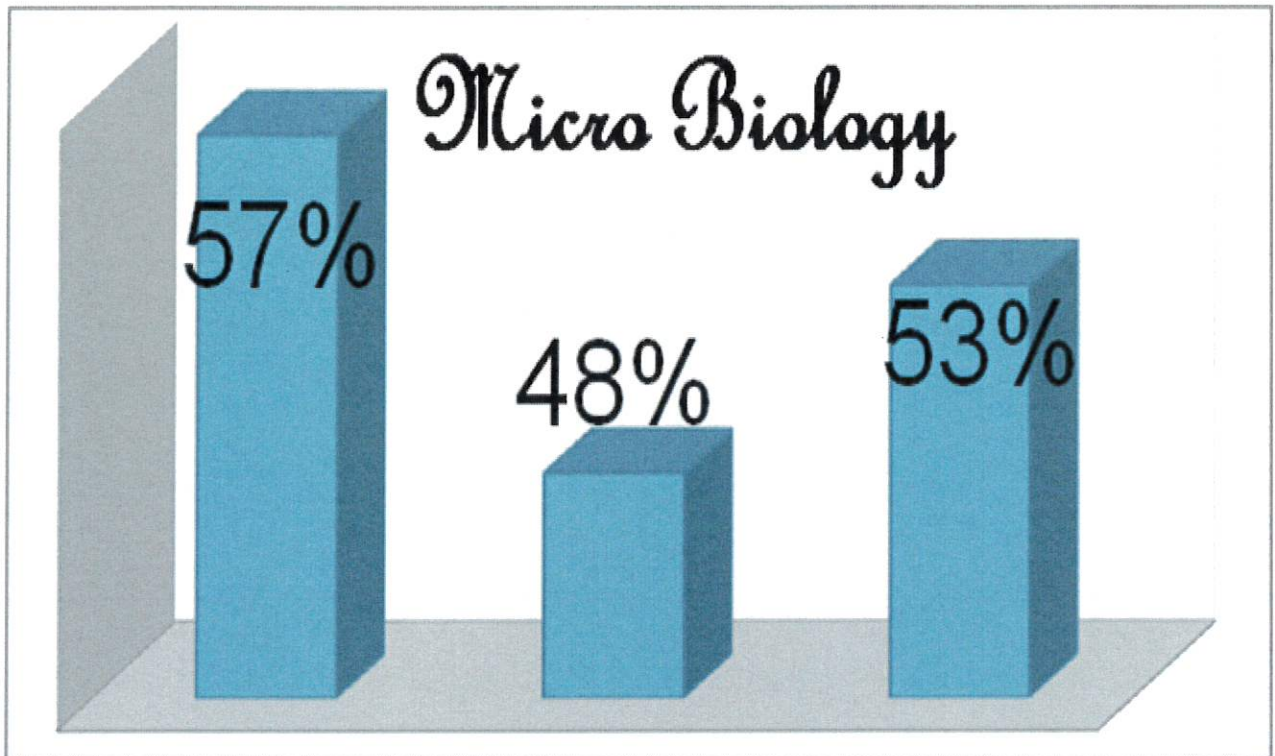

S. Kotaram

PRINCIPAL
ETHIRAJ COLLEGE FOR WOMEN
(AUTONOMOUS)
CHENNAI-600 008.