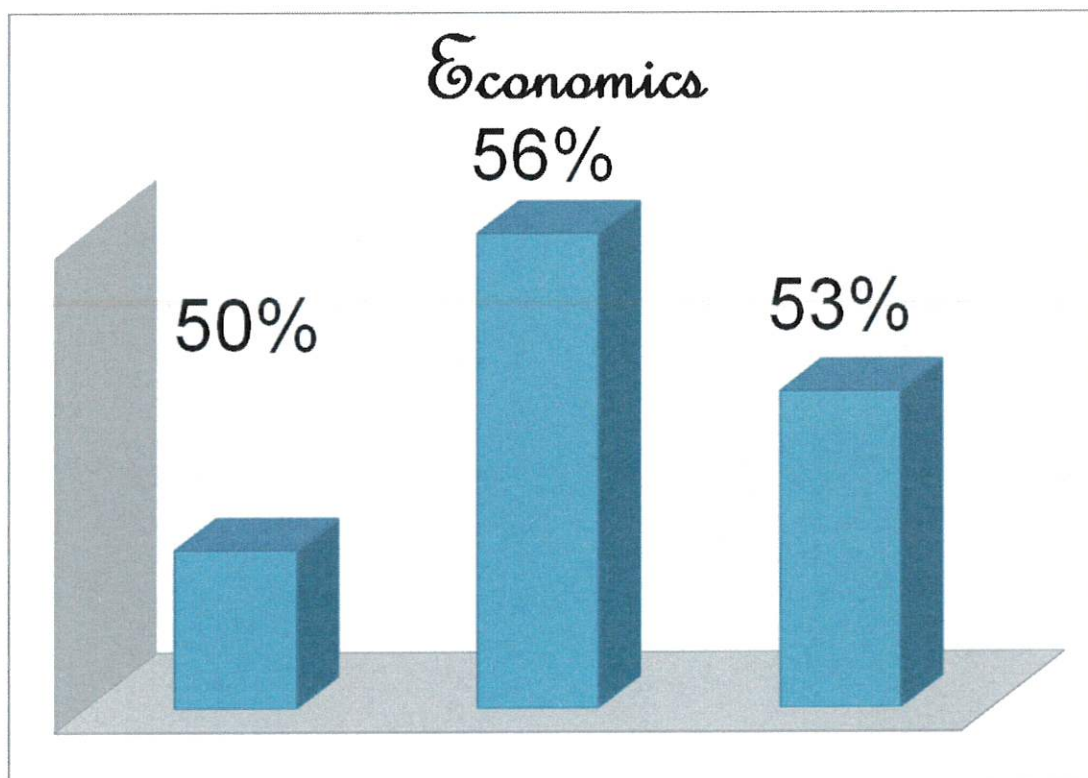

S. Kothari
PRINCIPAL
ETHIRAJ COLLEGE FOR WOMEN
(AUTONOMOUS)
CHENNAI-600 008.