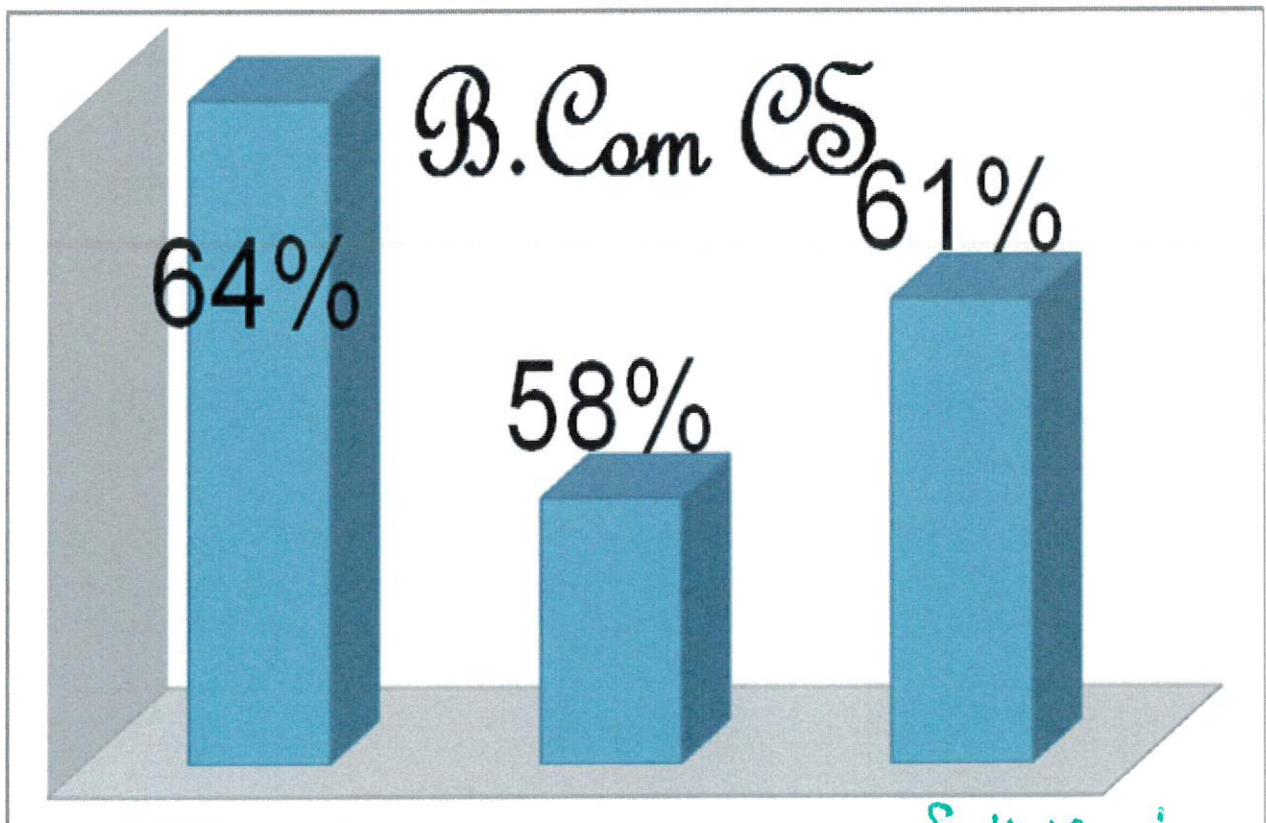

S. Kothari
PRINCIPAL