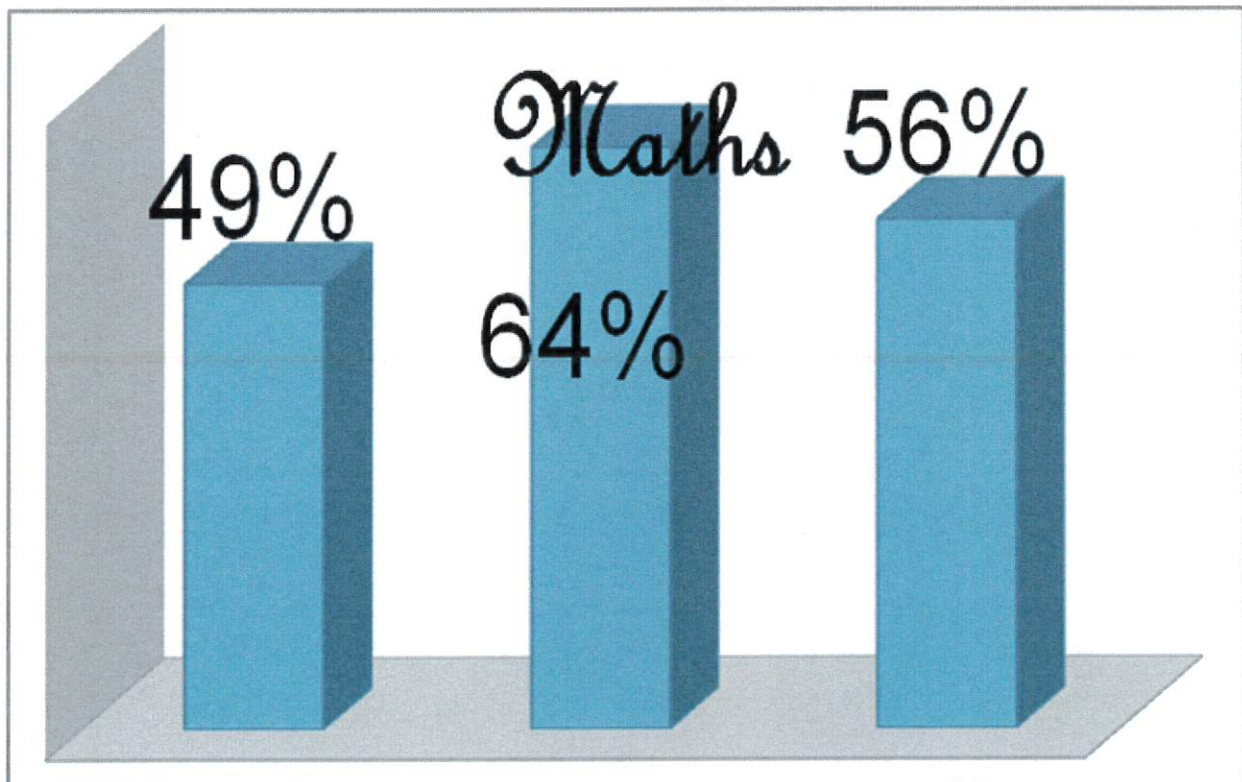

S. Kothari

PRINCIPAL
ETHIRAJ COLLEGE FOR WOMEN
(AUTONOMOUS)
CHENNAI-600 008.