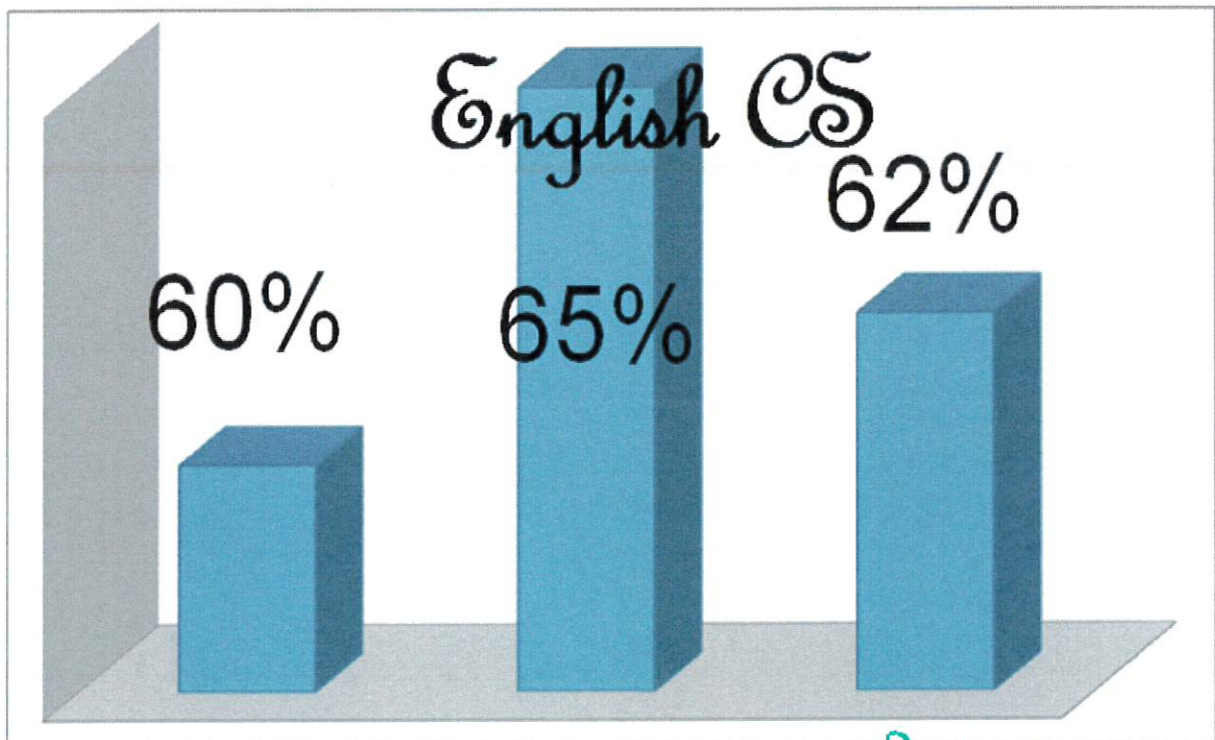

SELSUPPORTING (2016-2017)
GENERAL KNOWLEDGE AND CONCEPT LEVEL TEST
CONSOLIDATION

S.No	Department	Average			Percentage		
1	English	13.61	13.72	27.28	54%	55%	54%
2	English CS	15.100	16.250	31.350	60%	65%	62%
3	B.com & B.com Hons	13.25	15.53	28.77	53%	62%	57%
4	Maths	12	16	28	49%	64%	56%
5	Maths CA	11.67	10.89	22.56	46%	43%	45%
6	B.Com CS	23.84	22.05	45.9	64%	58%	61%
7	Economics	13.9	16.12	30.02	55%	64%	60%
8	Computer science	14.31	16.93	31.23	57%	67%	62%
9	BBM	14.14	12.38	26.52	56%	49%	53%
10	Biochemistry	15.06	16.46	31.52	60%	66%	63%
11	Micro Biology	14.43	12.16	26.7	57%	48%	53%
12	BBA	13.73	12.76	26.48	55%	51%	53%
13	Psychology	16.45	15.68	32.13	65%	62%	64%
14	CND	13.86	11.07	25.29	55%	44%	51%
15	Viscom	15.33	14.62	29.95	61%	58%	60%
16	BCA	13.57	17.98	31.54	54%	72%	63%
Total		234.25	240.6	475.24	9.01	9.28	9.17
Net Result		14.64	15.04	29.70	56%	58%	57%

S. Kotrani

PRINCIPAL
ETHIRAJ COLLEGE FOR WOMEN
(AUTONOMOUS)
CHENNAI-600 008.

S. Koteshwari
PRINCIPAL