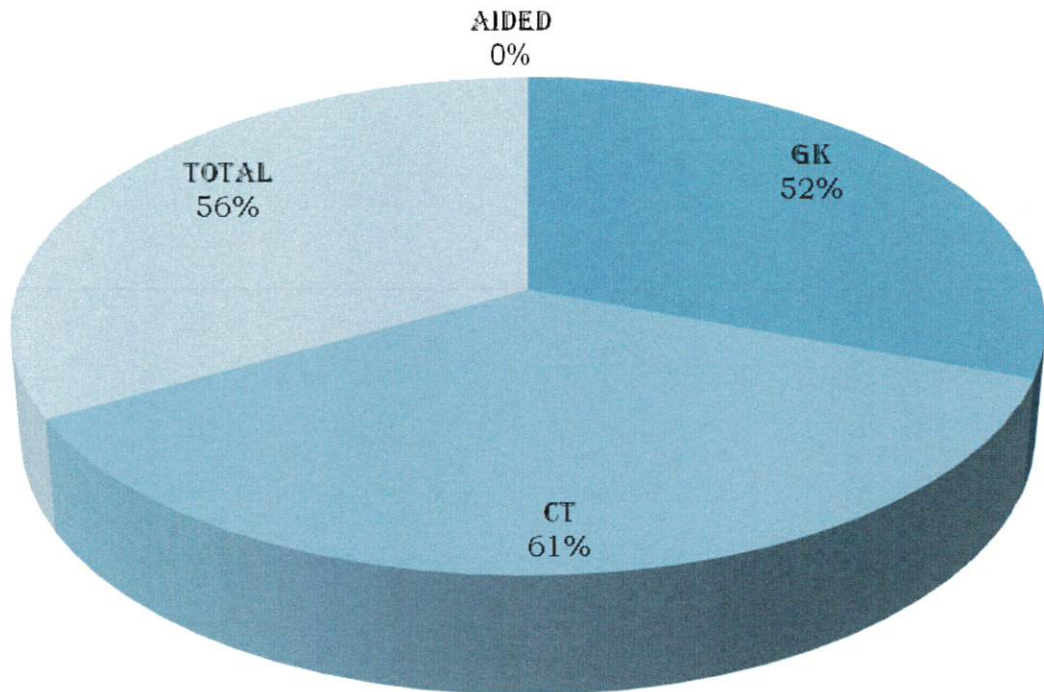

AIDED

S. Kothari

PRINCIPAL
ETHIRAJ COLLEGE FOR WOMEN
(AUTONOMOUS)
CHENNAI-600 008.

SELSUPPORTING (2016-2017)
GENERAL KNOWLEDGE AND CONCEPT LEVEL TEST
CONSOLIDATION

S.No	Department	Average			Percentage		
1	English	13.61	13.72	27.28	54%	55%	54%
2	English CS	15.100	16.250	31.350	60%	65%	62%
3	B.com & B.com Hons	13.25	15.53	28.77	53%	62%	57%
4	Maths	12	16	28	49%	64%	56%
5	Maths CA	11.67	10.89	22.56	46%	43%	45%
6	B.Com CS	23.84	22.05	45.9	64%	58%	61%
7	Economics	13.9	16.12	30.02	55%	64%	60%
8	Computer science	14.31	16.93	31.23	57%	67%	62%
9	BBM	14.14	12.38	26.52	56%	49%	53%
10	Biochemistry	15.06	16.46	31.52	60%	66%	63%
11	Micro Biology	14.43	12.16	26.7	57%	48%	53%
12	BBA	13.73	12.76	26.48	55%	51%	53%
13	Psychology	16.45	15.68	32.13	65%	62%	64%
14	CND	13.86	11.07	25.29	55%	44%	51%
15	Viscom	15.33	14.62	29.95	61%	58%	60%
16	BCA	13.57	17.98	31.54	54%	72%	63%
Total		234.25	240.6	475.24	9.01	9.28	9.17
Net Result		14.64	15.04	29.70	56%	58%	57%

S. Kotrani

PRINCIPAL
ETHIRAJ COLLEGE FOR WOMEN
(AUTONOMOUS)
CHENNAI-600 008.