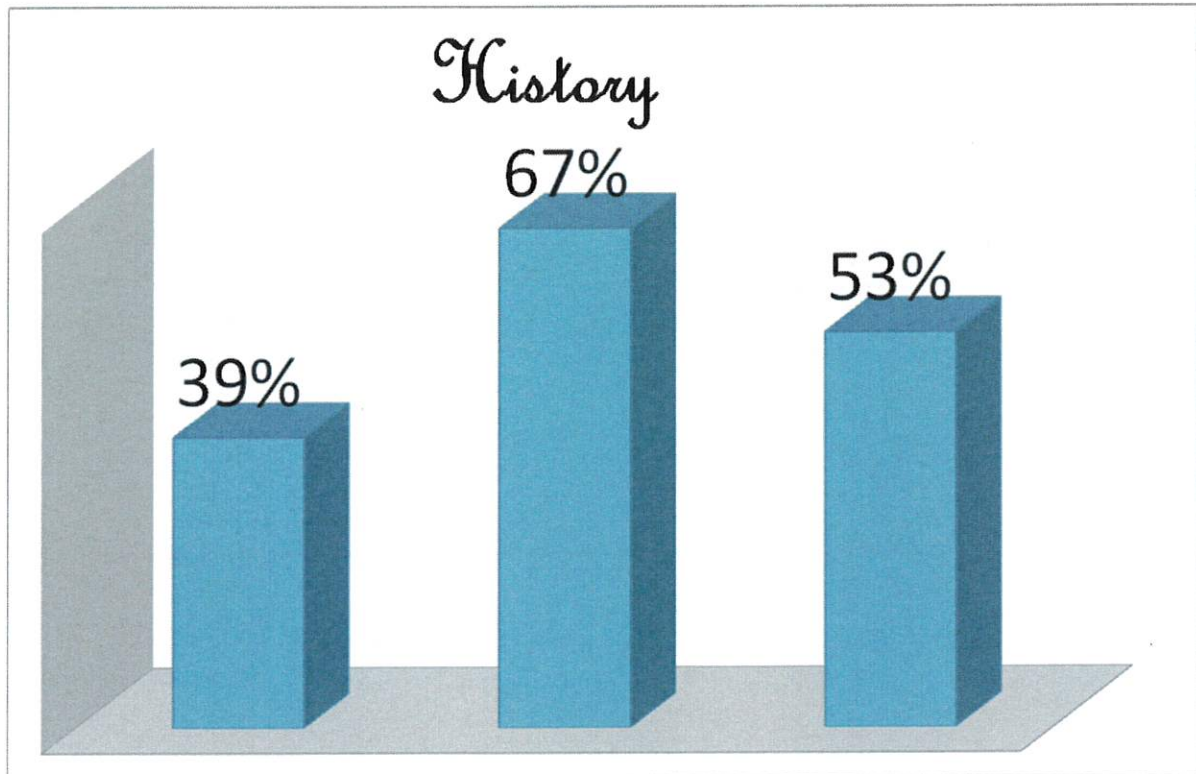

S. Kothari
PRINCIPAL
ETHIRAJ COLLEGE FOR WOMEN
(AUTONOMOUS)
CHENNAI-600 008.