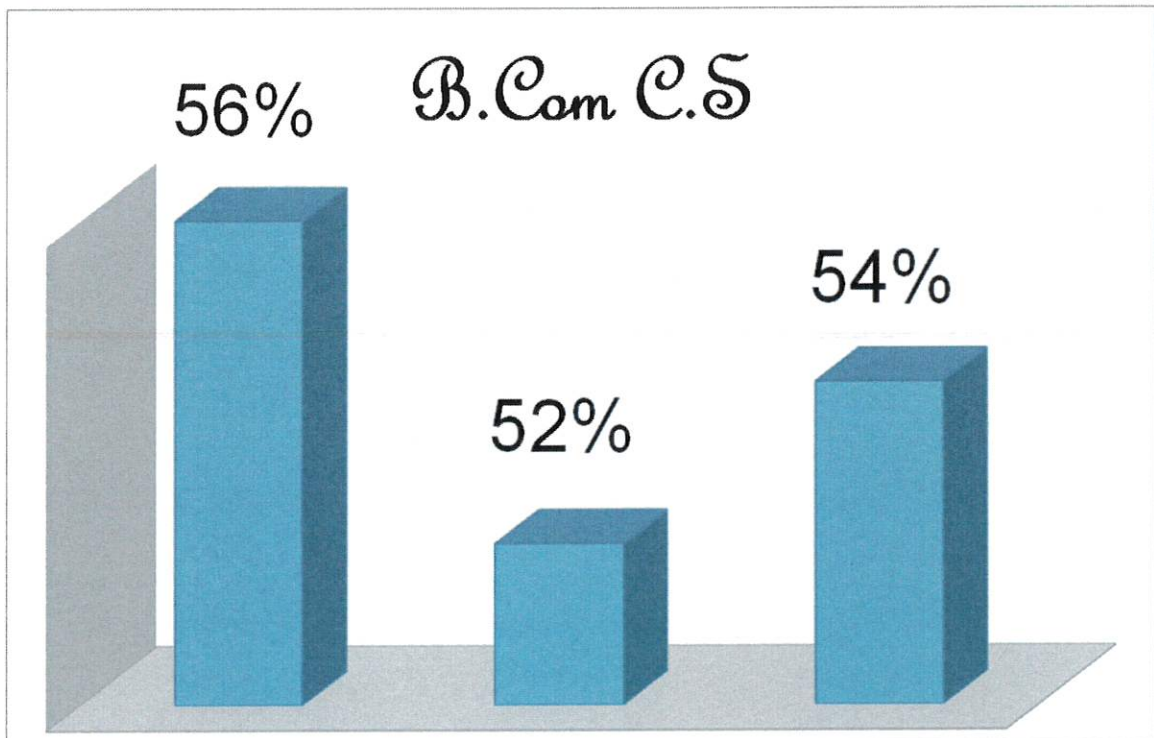

S. Kothari
PRINCIPAL

ETHIRAJ COLLEGE FOR WOMEN
(AUTONOMOUS)
CHENNAI-600 008.