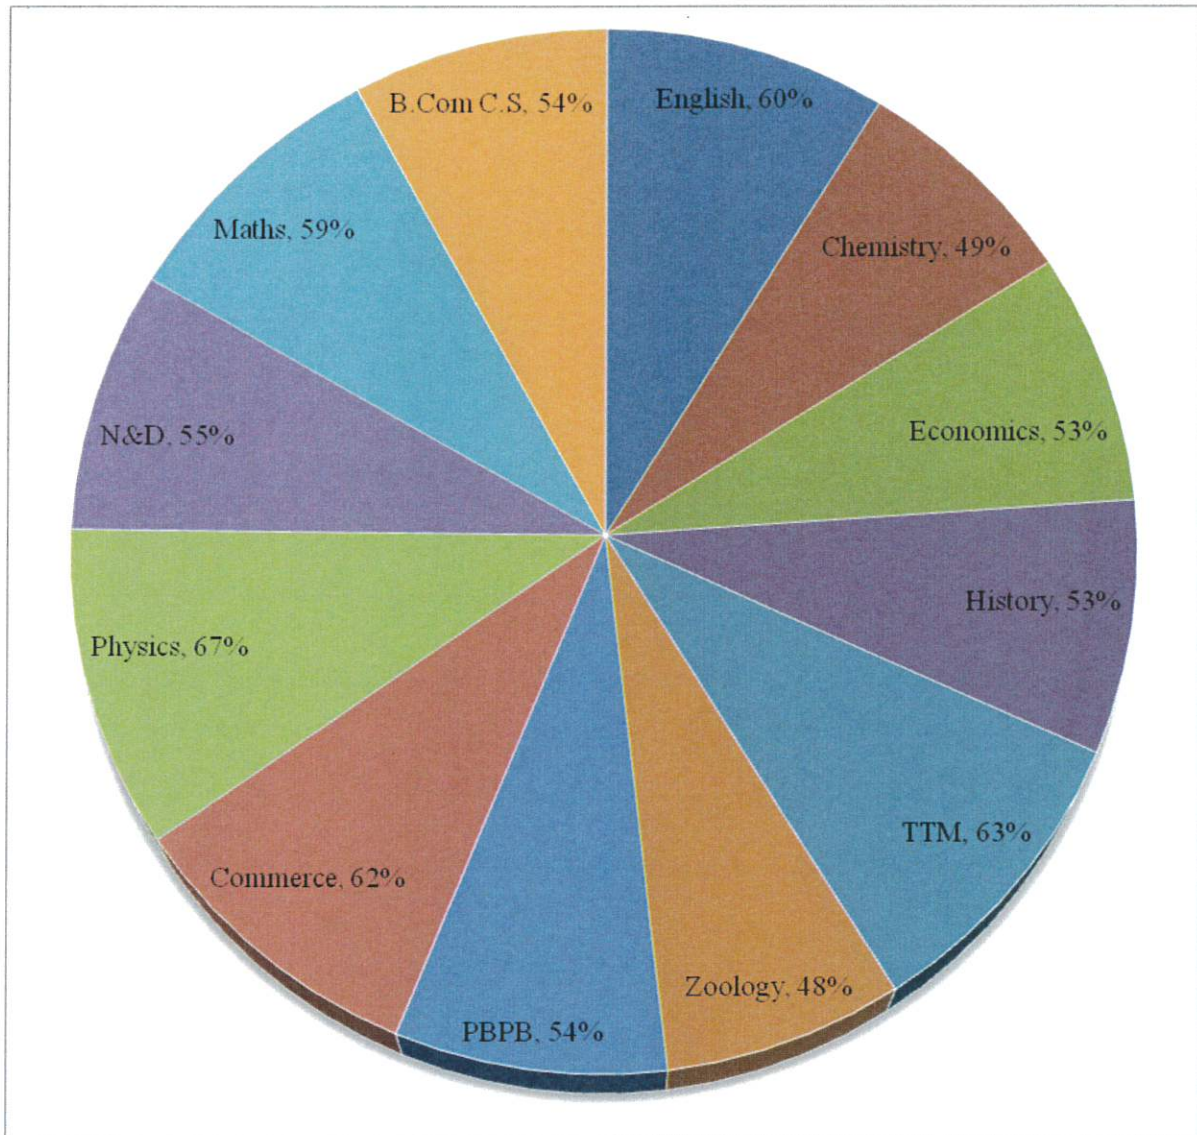

ETHIRAJ COLLEGE FOR WOMEN (Autonomous)
Chennai – 600 008

S. Kothari

PRINCIPAL
ETHIRAJ COLLEGE FOR WOMEN
(AUTONOMOUS)
CHENNAI-600 008.