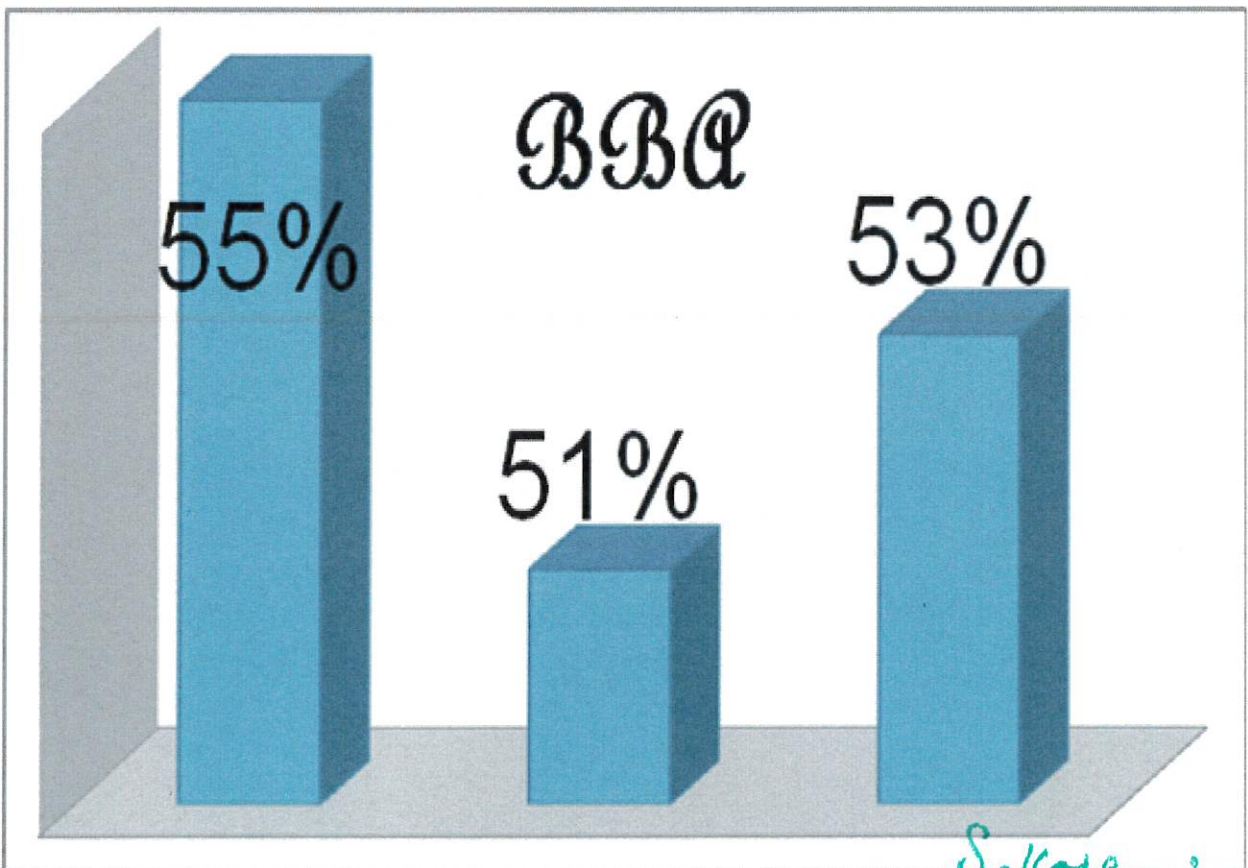

S. Kotaram

PRINCIPAL
ETHIRAJ COLLEGE FOR WOMEN
(AUTONOMOUS)
CHENNAI-600 008.