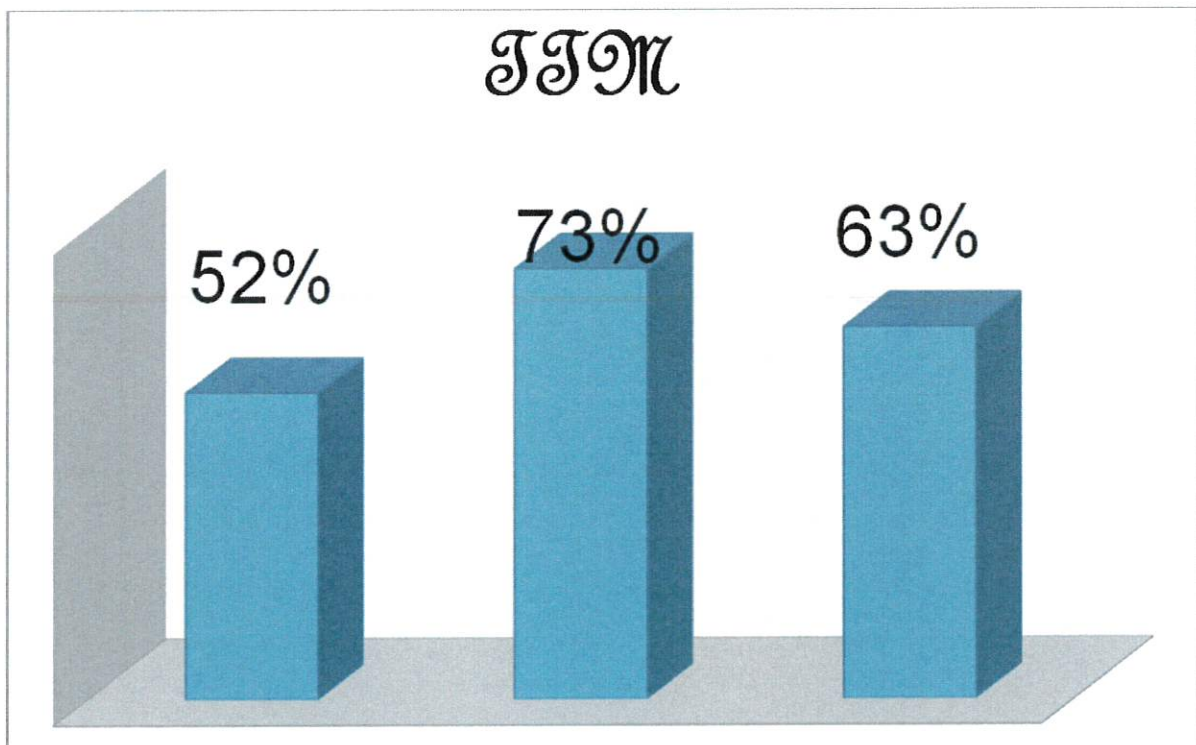

S. Kothari
PRINCIPAL
ETHIRAJ COLLEGE FOR WOMEN
(AUTONOMOUS)
CHENNAI-600 008.