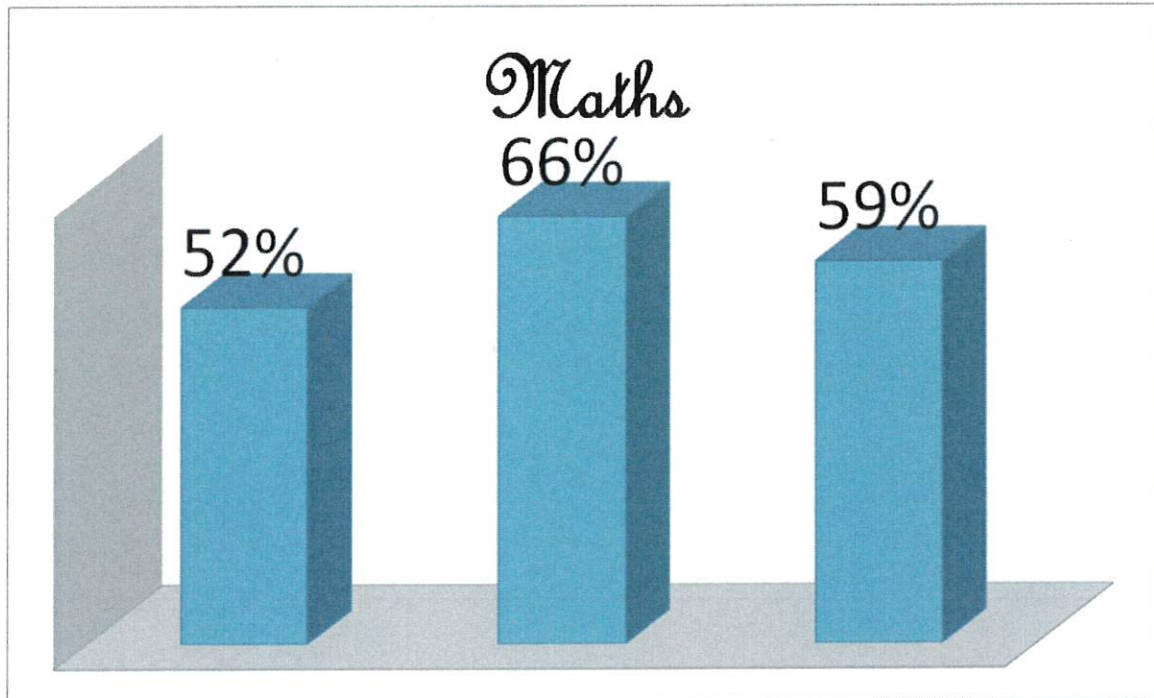

S. Kothari
PRINCIPAL

ETHIRAJ COLLEGE FOR WOMEN
(AUTONOMOUS)
CHENNAI-600 008.