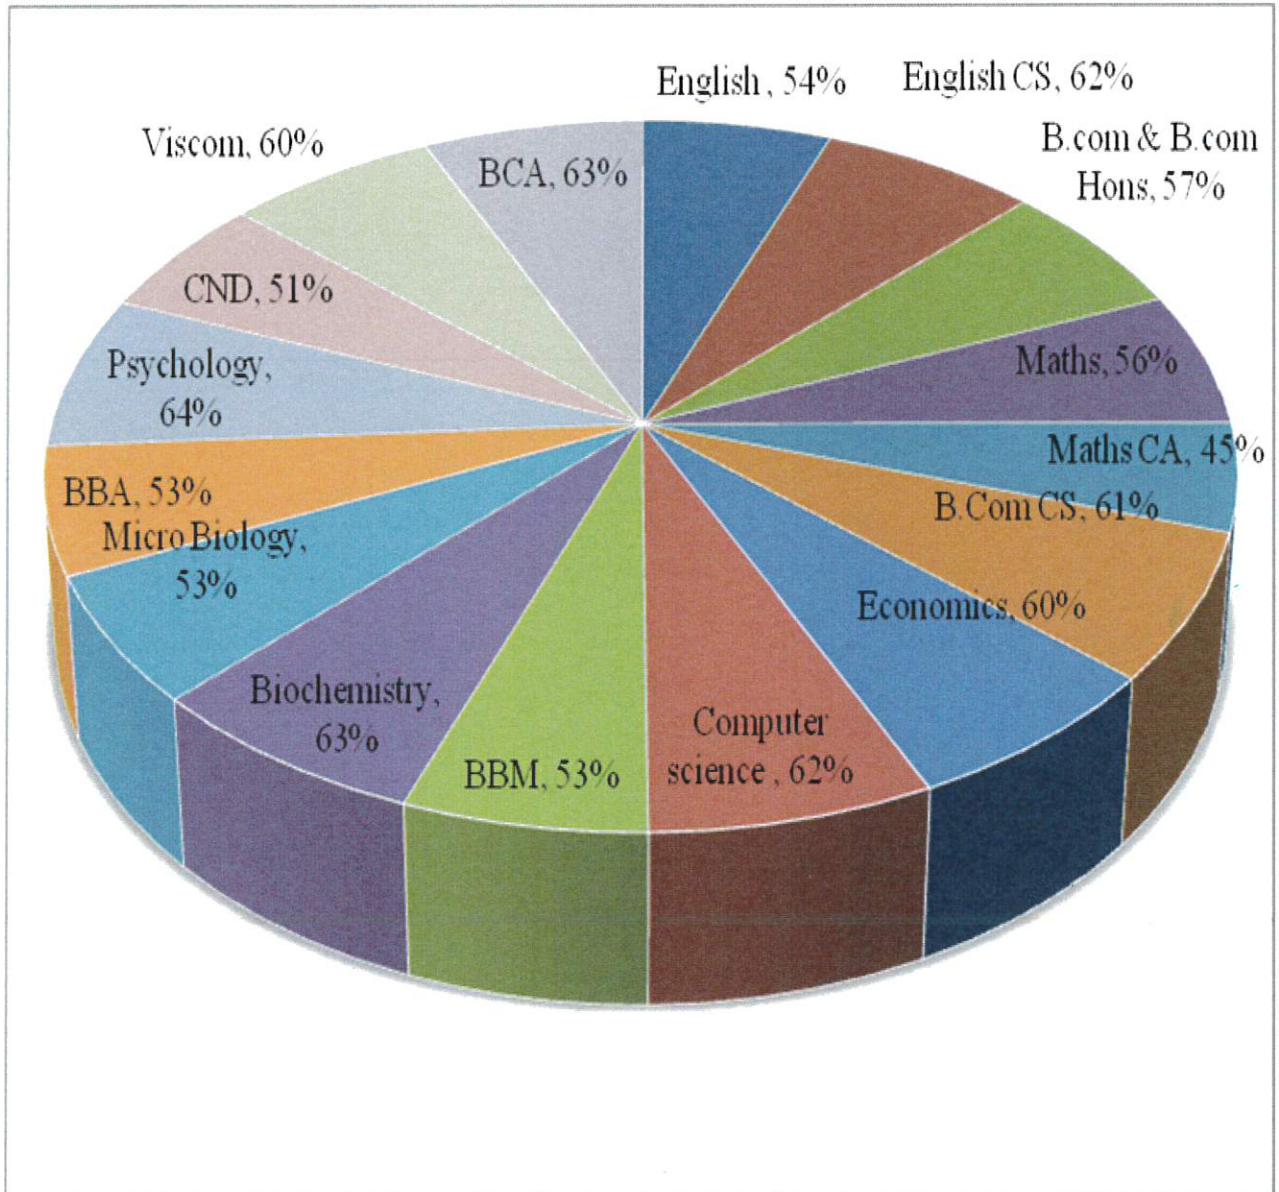

Selfsupporting

S. Kothari

PRINCIPAL
ETHIRAJ COLLEGE FOR WOMEN
(AUTONOMOUS)
CHENNAI-600 008.