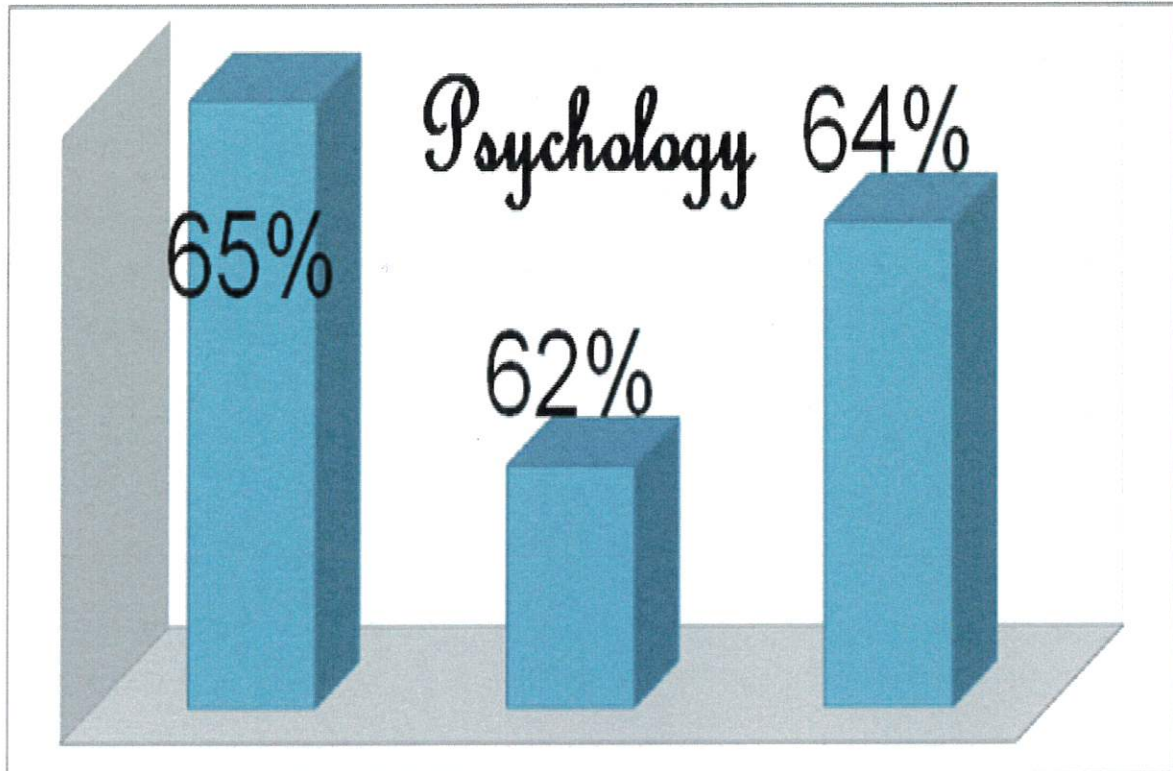

S. Kothari
PRINCIPAL