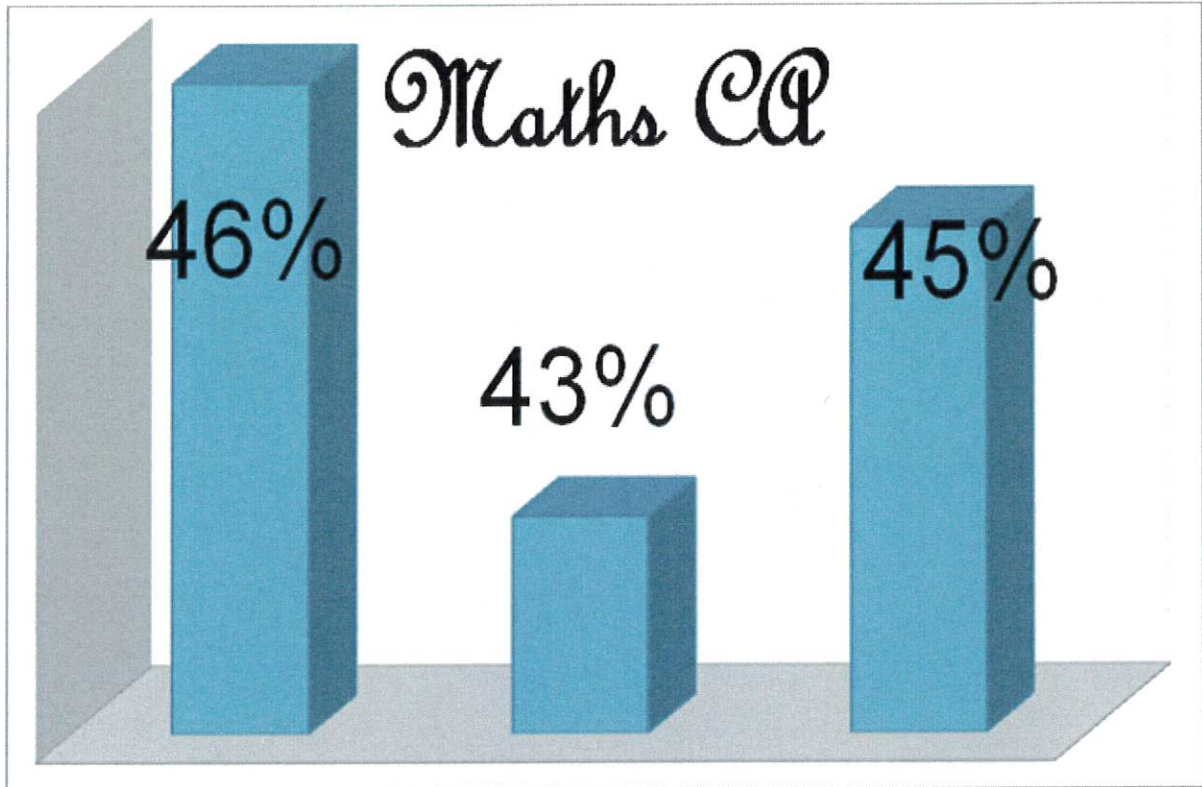

S. Kothari
PRINCIPAL