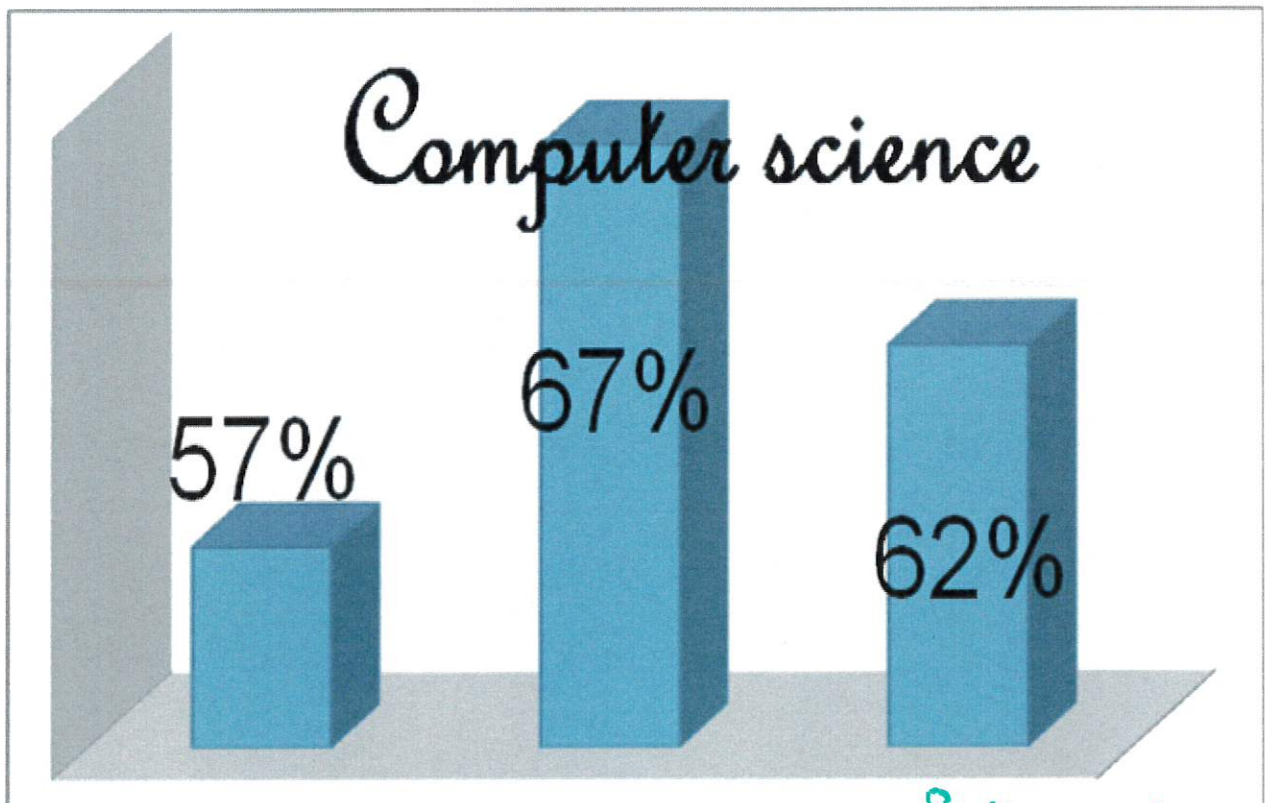

S. Kothari

PRINCIPAL

ETHIRAJ COLLEGE FOR WOMEN
(AUTONOMOUS)
CHENNAI-600 008.