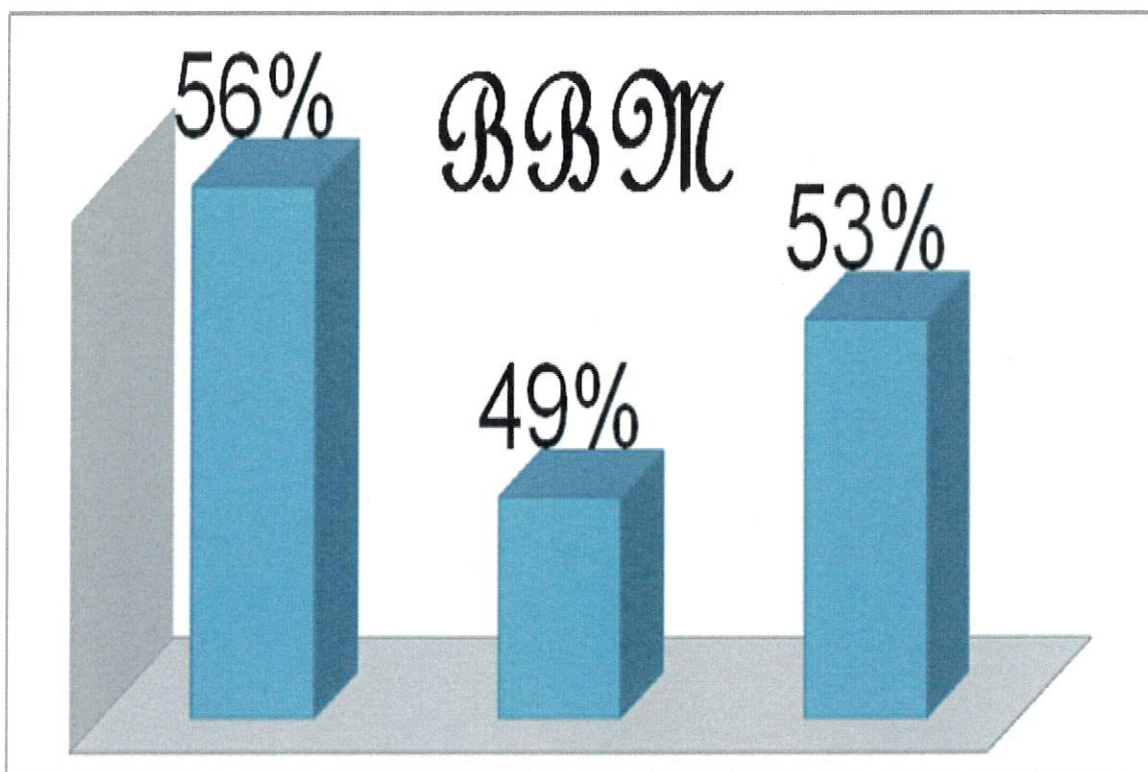

S. Kothari

PRINCIPAL
ETHIRAJ COLLEGE FOR WOMEN
(AUTONOMOUS)
CHENNAI-600 008.