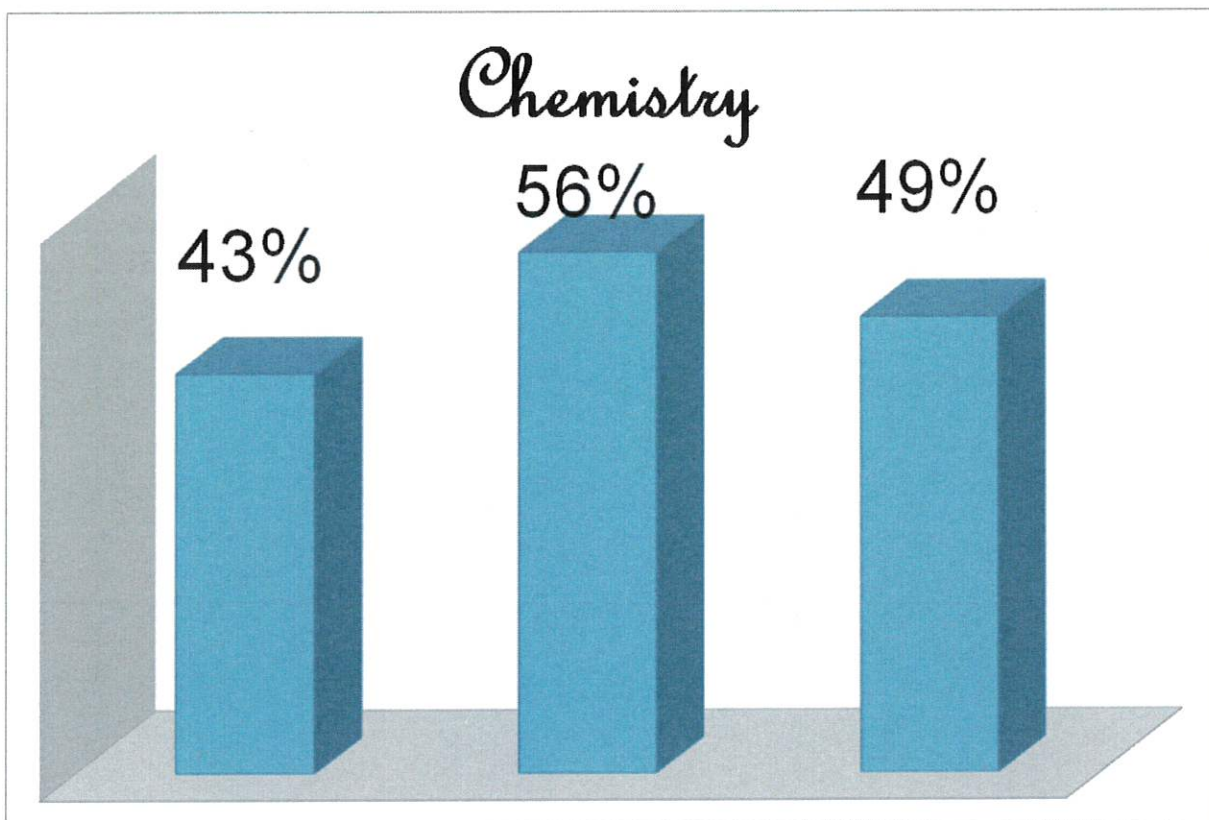

S. Kothari
PRINCIPAL
ETHIRAJ COLLEGE FOR WOMEN
(AUTONOMOUS)
CHENNAI-600 008.