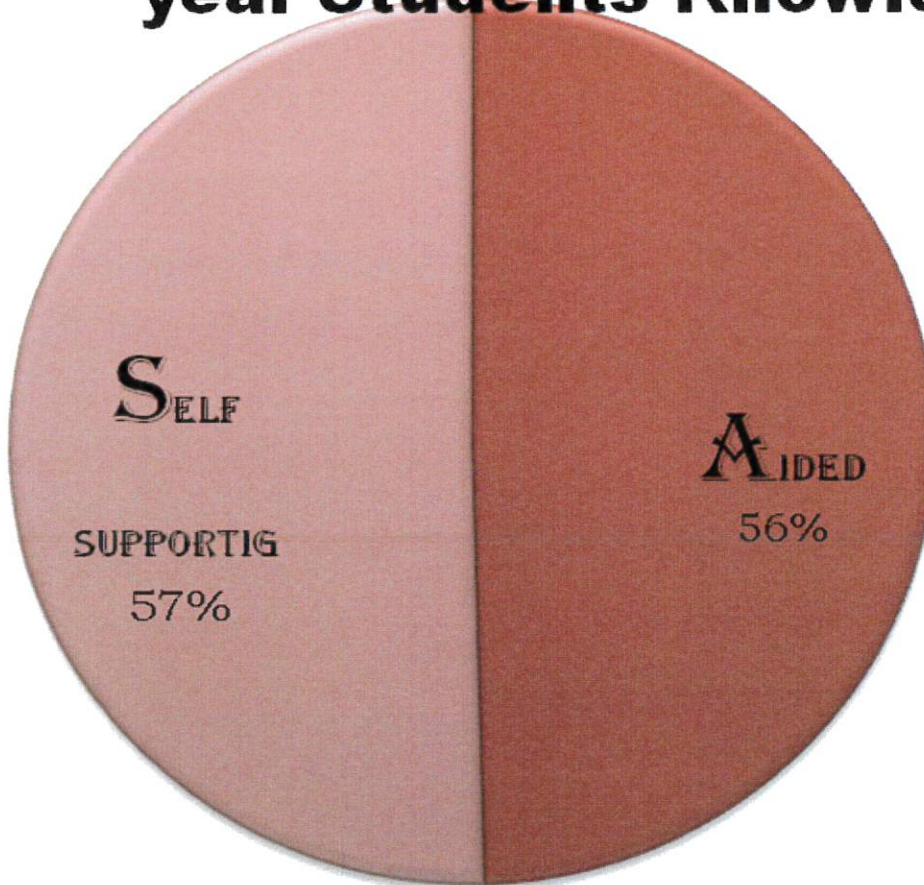

PRINCIPAL

ETHIRAJ COLLEGE FOR WOMEN
(AUTONOMOUS)
CHENNAI-600 008.

Net Result 2016-17

	GK	CT	Total
Aided	52%	61%	56%
Self Supporting	56%	58%	57%

Total Percentage of First year Students Knowledge

S. Kothari

PRINCIPAL
ETHIRAJ COLLEGE FOR WOMEN
(AUTONOMOUS)
CHENNAI-600 008.