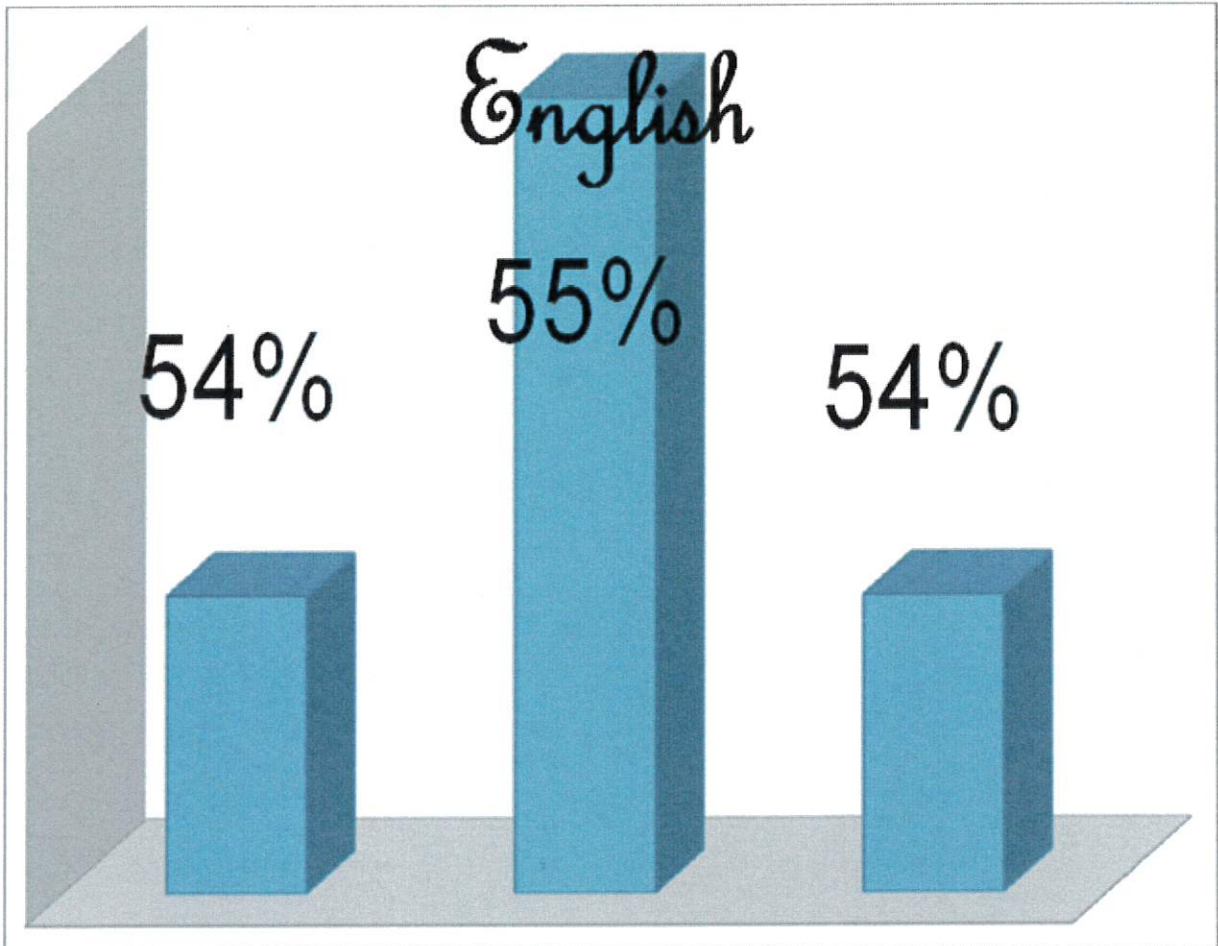

SELSUPPORTING (2016-2017)
GENERAL KNOWLEDGE AND CONCEPT LEVEL TEST
CONSOLIDATION

S.No	Department	Average			Percentage		
1	English	13.61	13.72	27.28	54%	55%	54%
2	English CS	15.100	16.250	31.350	60%	65%	62%
3	B.com & B.com Hons	13.25	15.53	28.77	53%	62%	57%
4	Maths	12	16	28	49%	64%	56%
5	Maths CA	11.67	10.89	22.56	46%	43%	45%
6	B.Com CS	23.84	22.05	45.9	64%	58%	61%
7	Economics	13.9	16.12	30.02	55%	64%	60%
8	Computer science	14.31	16.93	31.23	57%	67%	62%
9	BBM	14.14	12.38	26.52	56%	49%	53%
10	Biochemistry	15.06	16.46	31.52	60%	66%	63%
11	Micro Biology	14.43	12.16	26.7	57%	48%	53%
12	BBA	13.73	12.76	26.48	55%	51%	53%
13	Psychology	16.45	15.68	32.13	65%	62%	64%
14	CND	13.86	11.07	25.29	55%	44%	51%
15	Viscom	15.33	14.62	29.95	61%	58%	60%
16	BCA	13.57	17.98	31.54	54%	72%	63%
Total		234.25	240.6	475.24	9.01	9.28	9.17
Net Result		14.64	15.04	29.70	56%	58%	57%

S. Kotrani

PRINCIPAL
ETHIRAJ COLLEGE FOR WOMEN
(AUTONOMOUS)
CHENNAI-600 008.

S. Koteshwari
PRINCIPAL