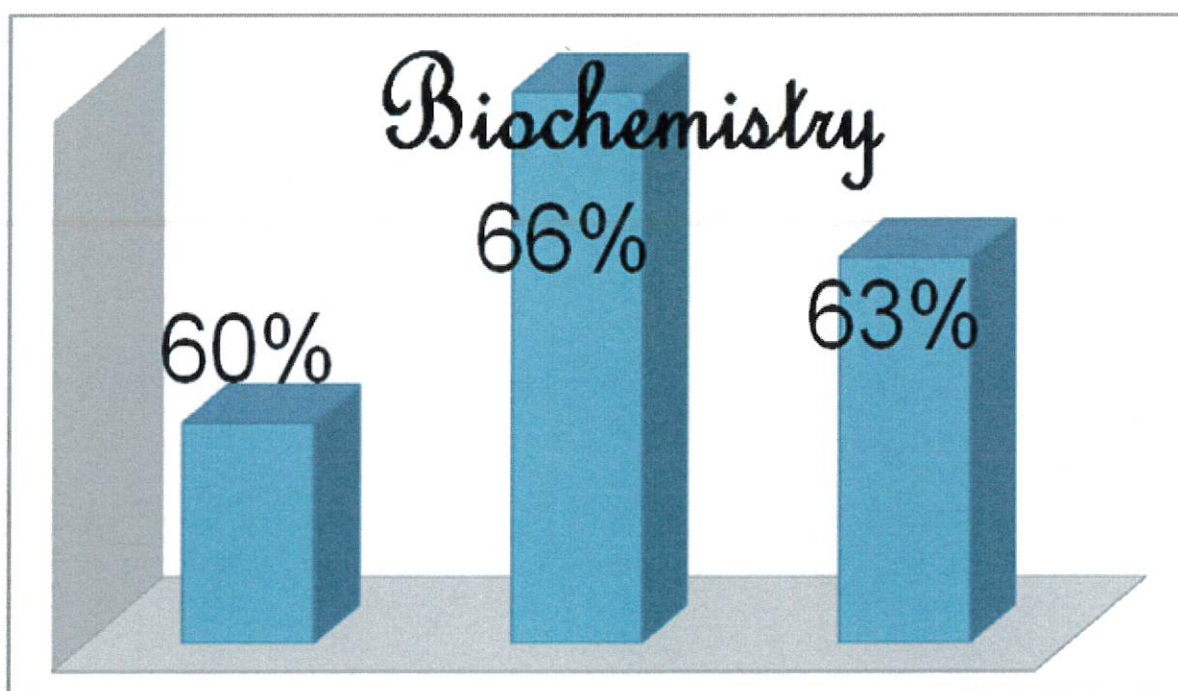

S. Kothari

PRINCIPAL
ETHIRAJ COLLEGE FOR WOMEN
(AUTONOMOUS)
CHENNAI-600 008.